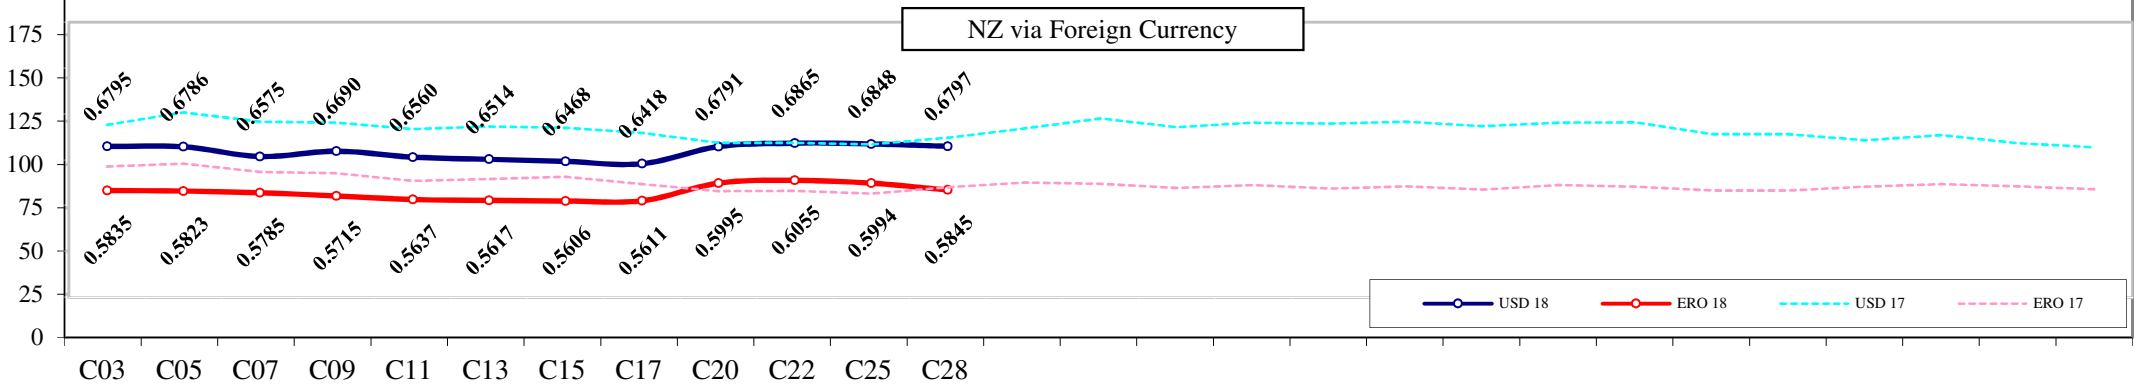

CPW Strong Segment Indicator South Island

- 7 year ave
- C/14
- C/15
- C/16
- C/17
- C/18
- ⋯ Current

NZ via Foreign Currency

- USD 18
- ERO 18
- USD 17
- ERO 17