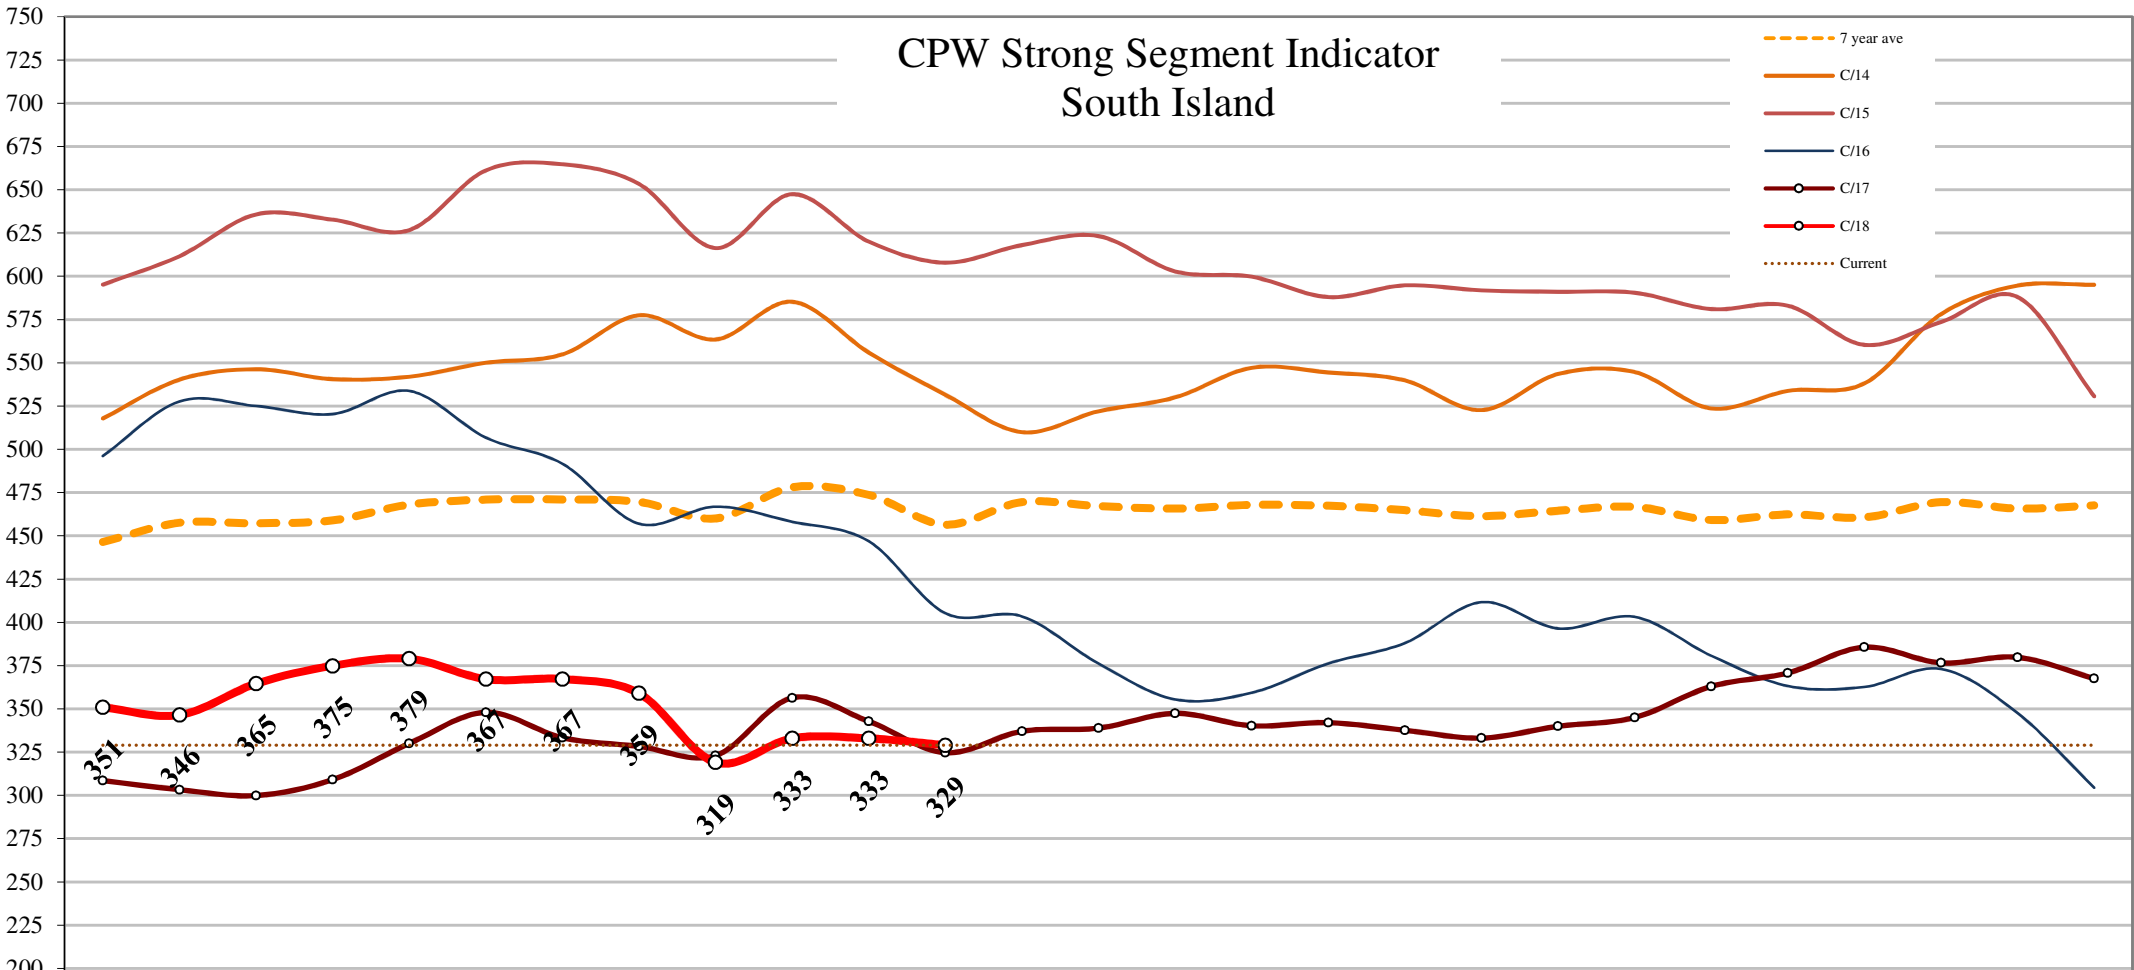

CPW Strong Segment Indicator South Island

- 7 year ave
- C/14
- C/15
- C/16
- C/17
- C/18
- ⋯ Current

NZ via Foreign Currency

- USD 18
- ERO 18
- USD 17
- ERO 17