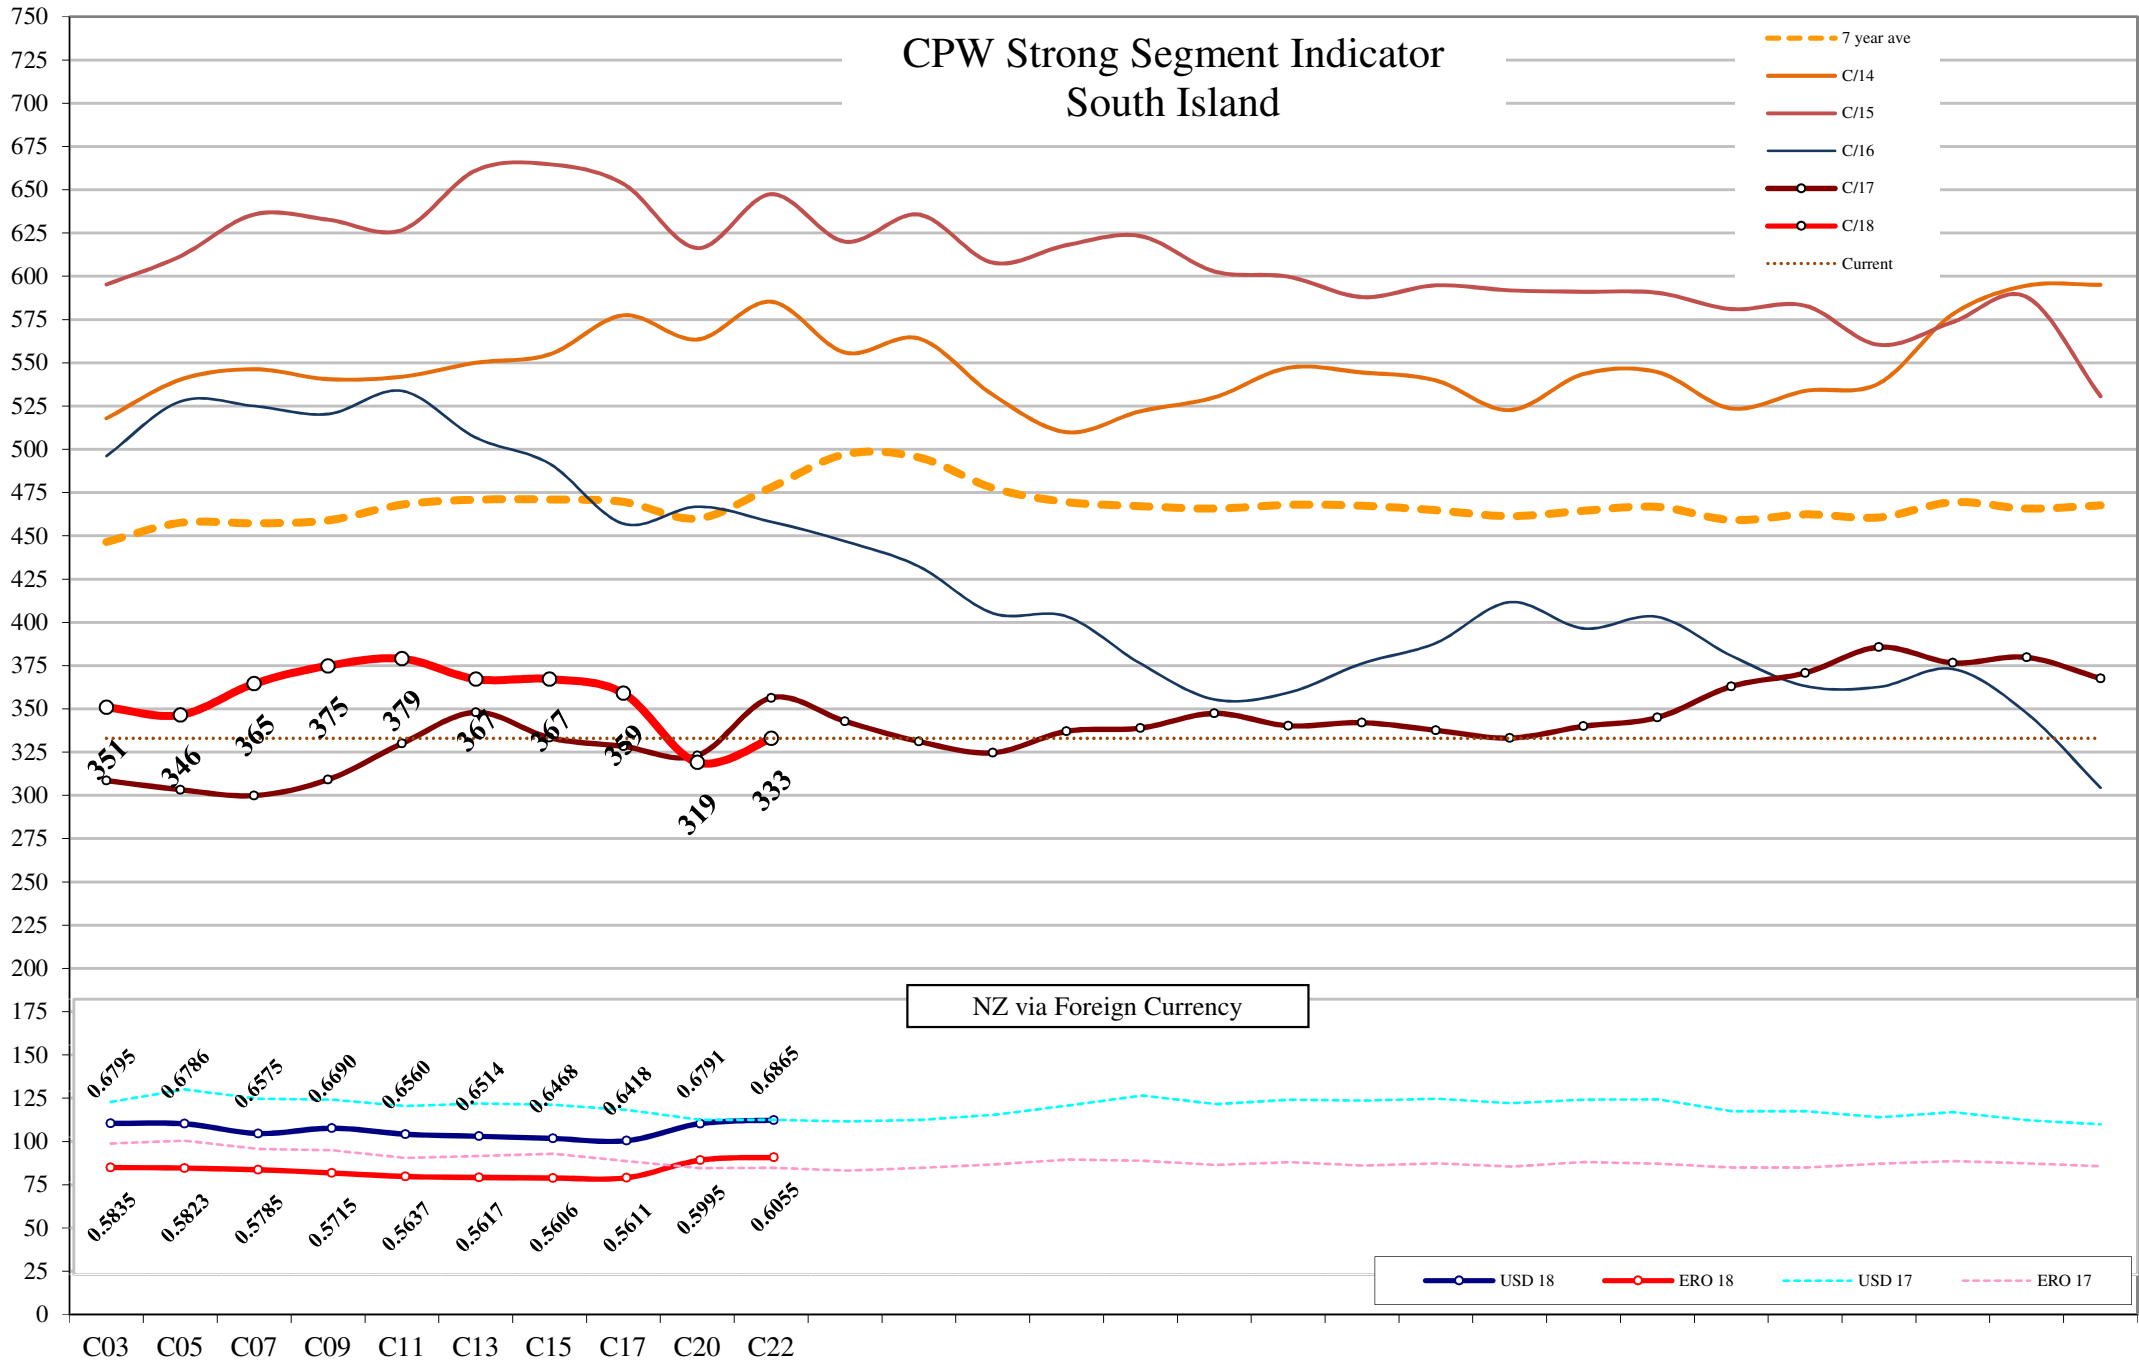

CPW Strong Segment Indicator South Island

- 7 year ave
- C/14
- C/15
- C/16
- C/17
- C/18
- Current

NZ via Foreign Currency

- USD 18
- ERO 18
- USD 17
- ERO 17