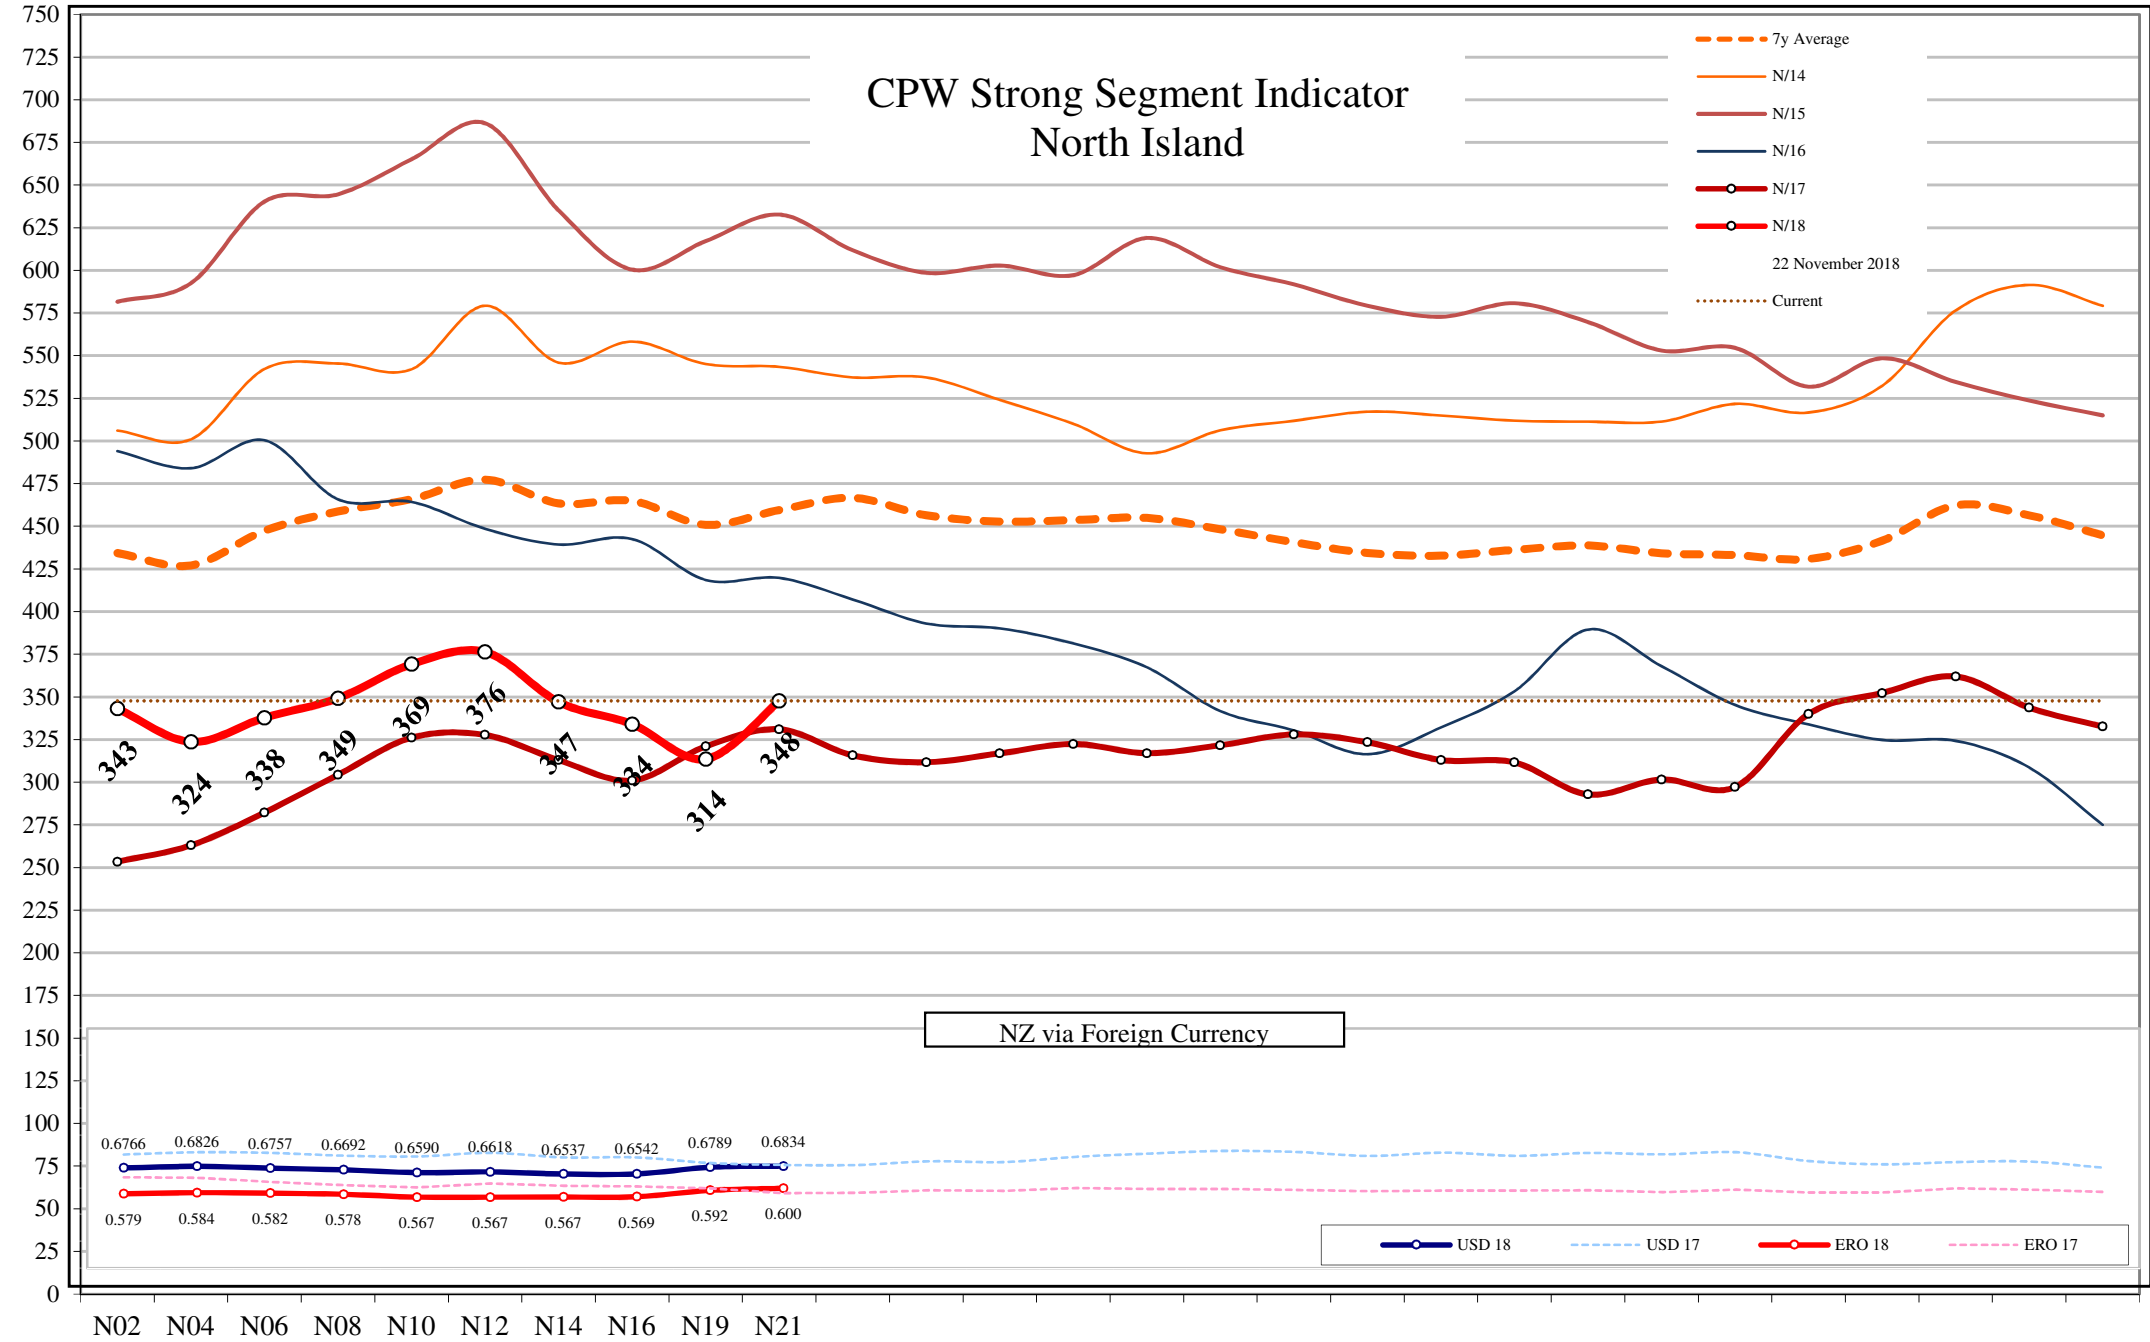

# CPW Strong Segment Indicator North Island

- 7y Average
- N/14
- N/15
- N/16
- N/17
- N/18
- ..... Current

22 November 2018

## NZ via Foreign Currency