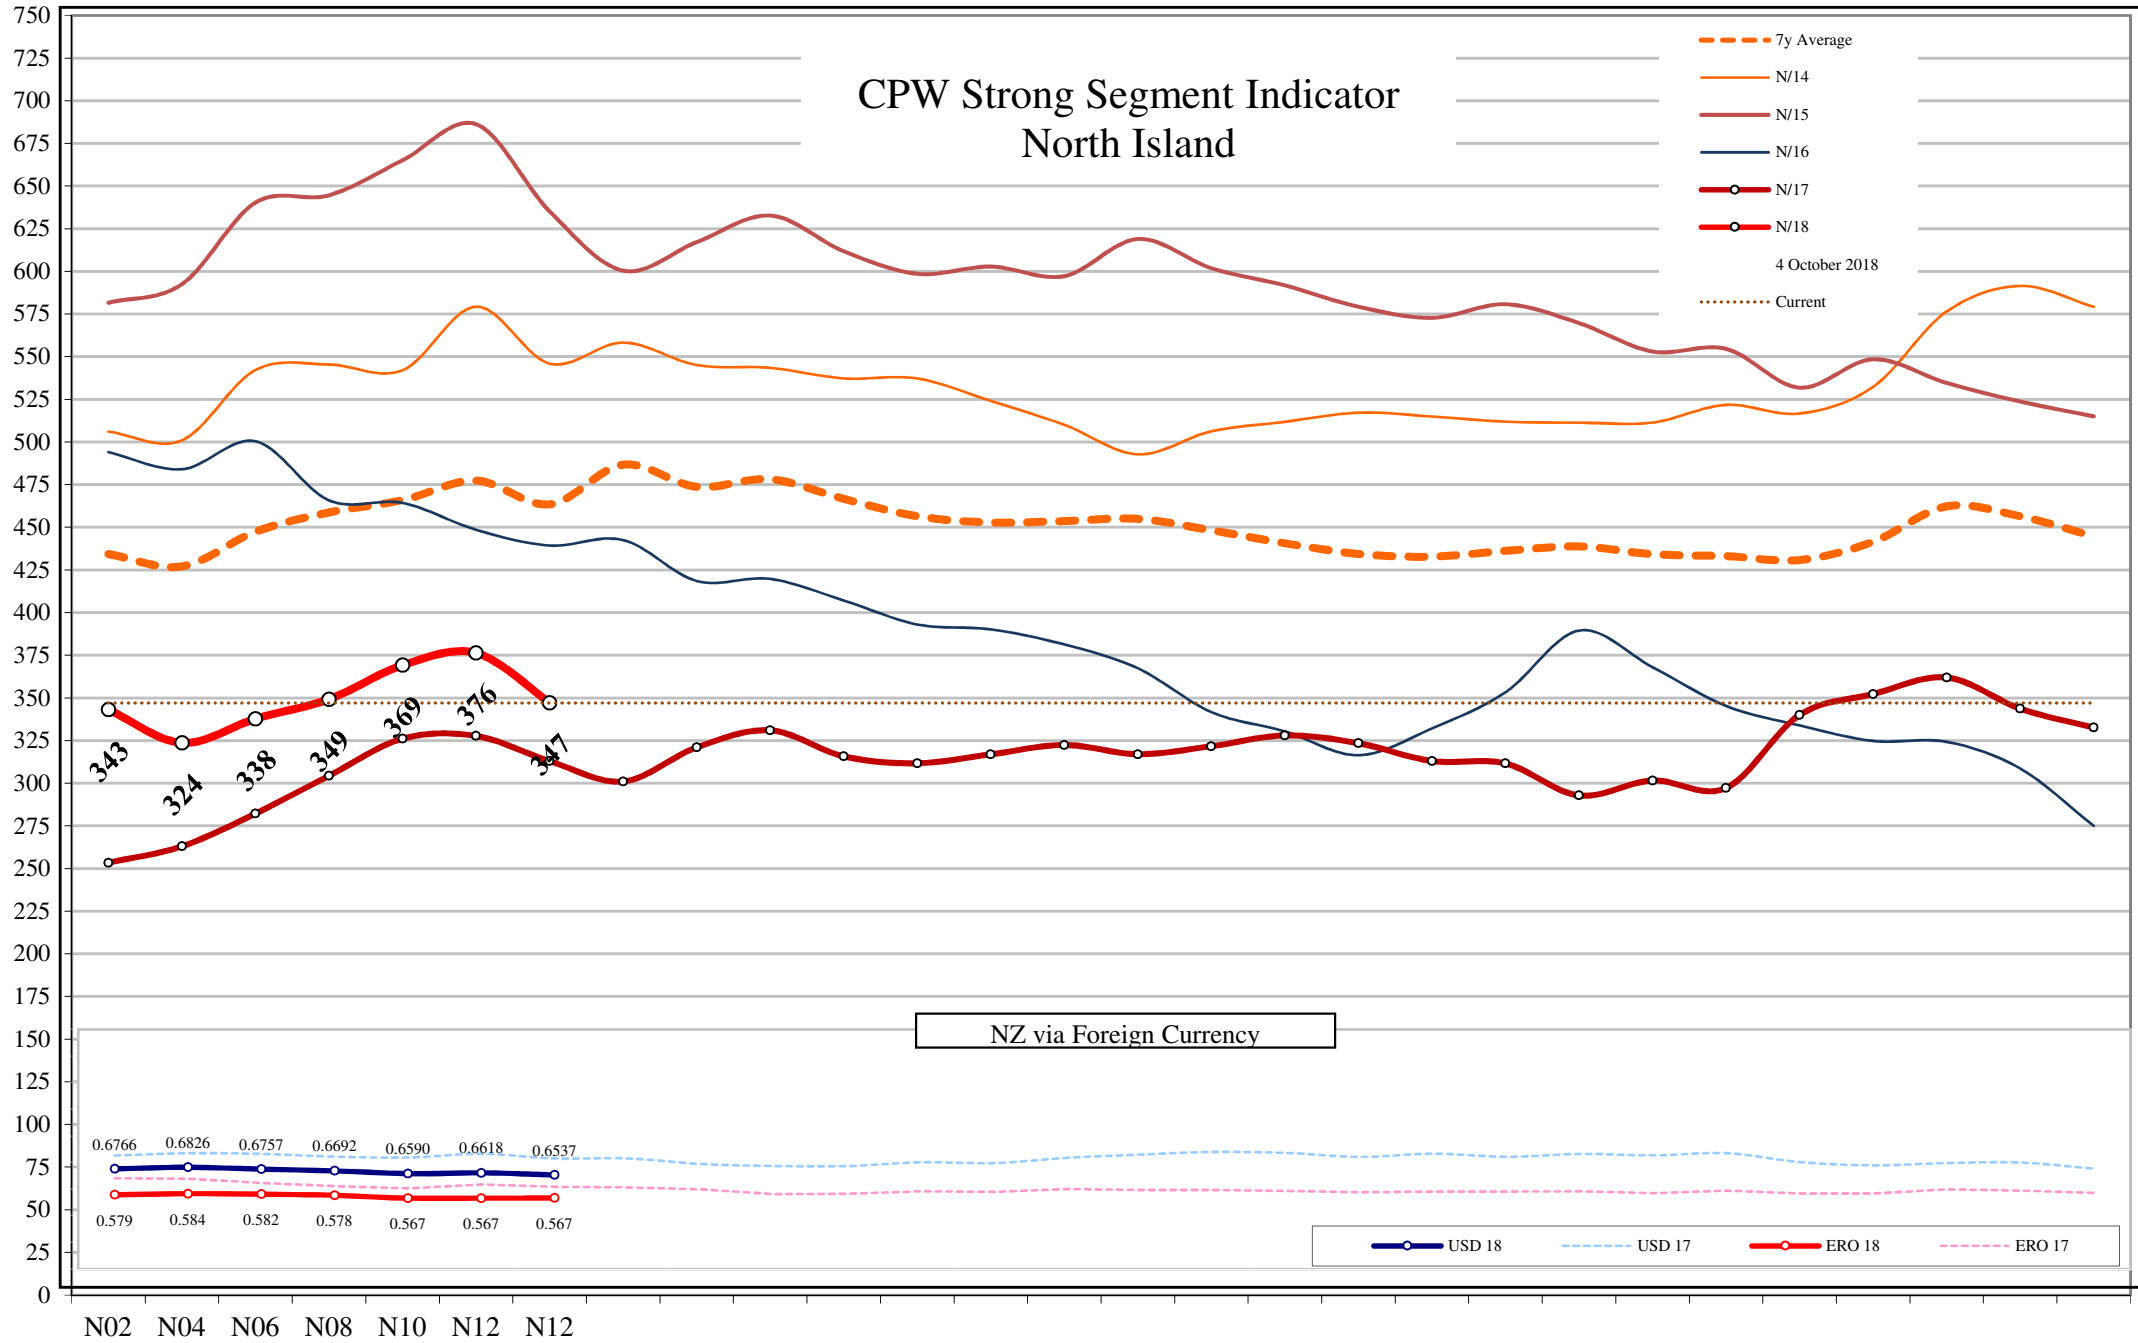

# CPW Strong Segment Indicator North Island

- 7y Average
- N/14
- N/15
- N/16
- N/17
- N/18
- 4 October 2018
- ..... Current

N02 N04 N06 N08 N10 N12 N12