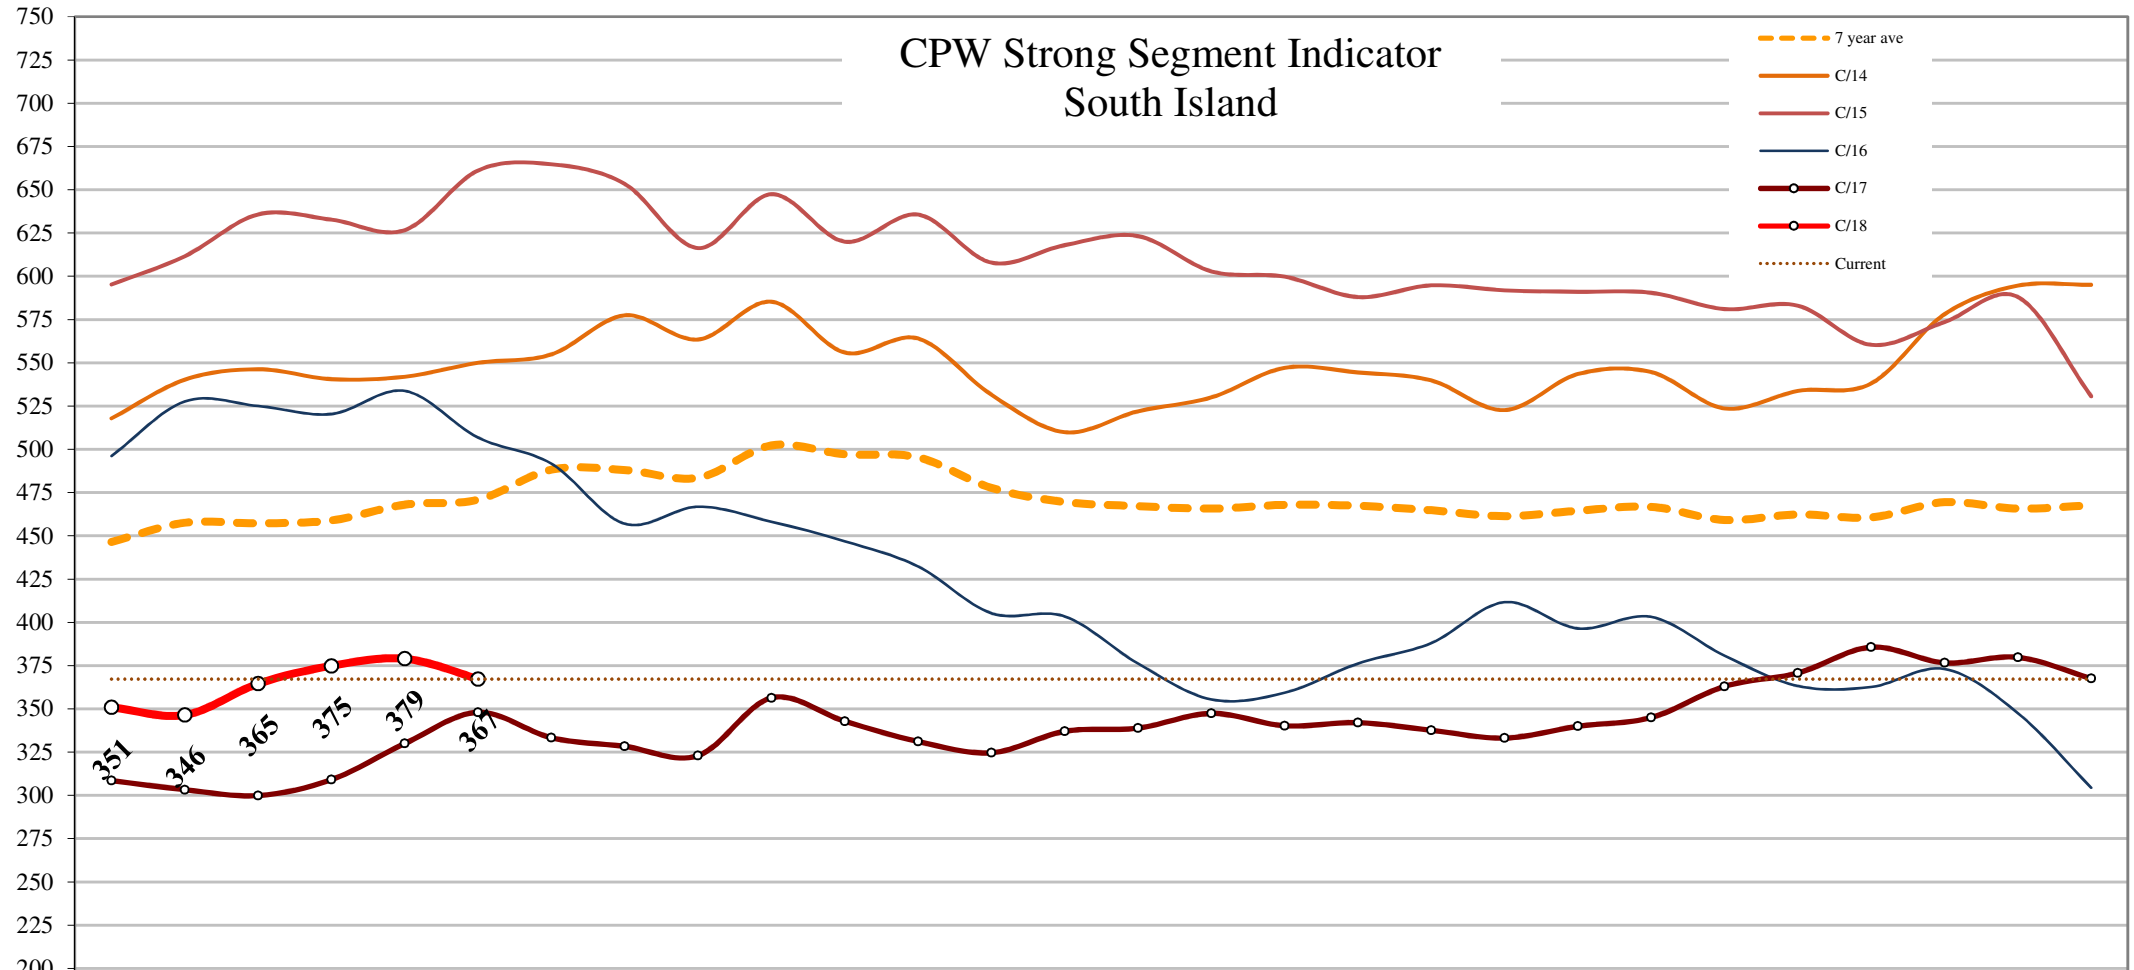

CPW Strong Segment Indicator South Island

- 7 year ave
- C/14
- C/15
- C/16
- C/17
- C/18
- ... Current

NZ via Foreign Currency

- USD 18
- ERO 18
- USD 17
- ERO 17