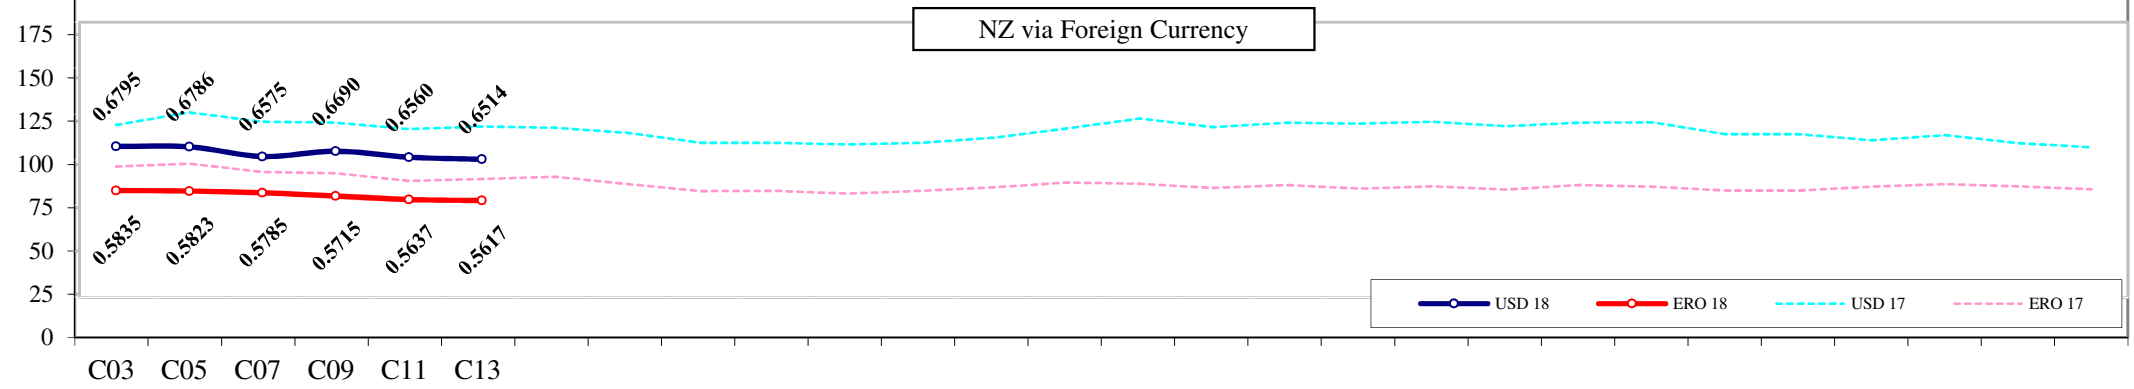

CPW Strong Segment Indicator South Island

- 7 year ave
- C/14
- C/15
- C/16
- C/17
- C/18
- ... Current

NZ via Foreign Currency

- USD 18
- ERO 18
- USD 17
- ERO 17