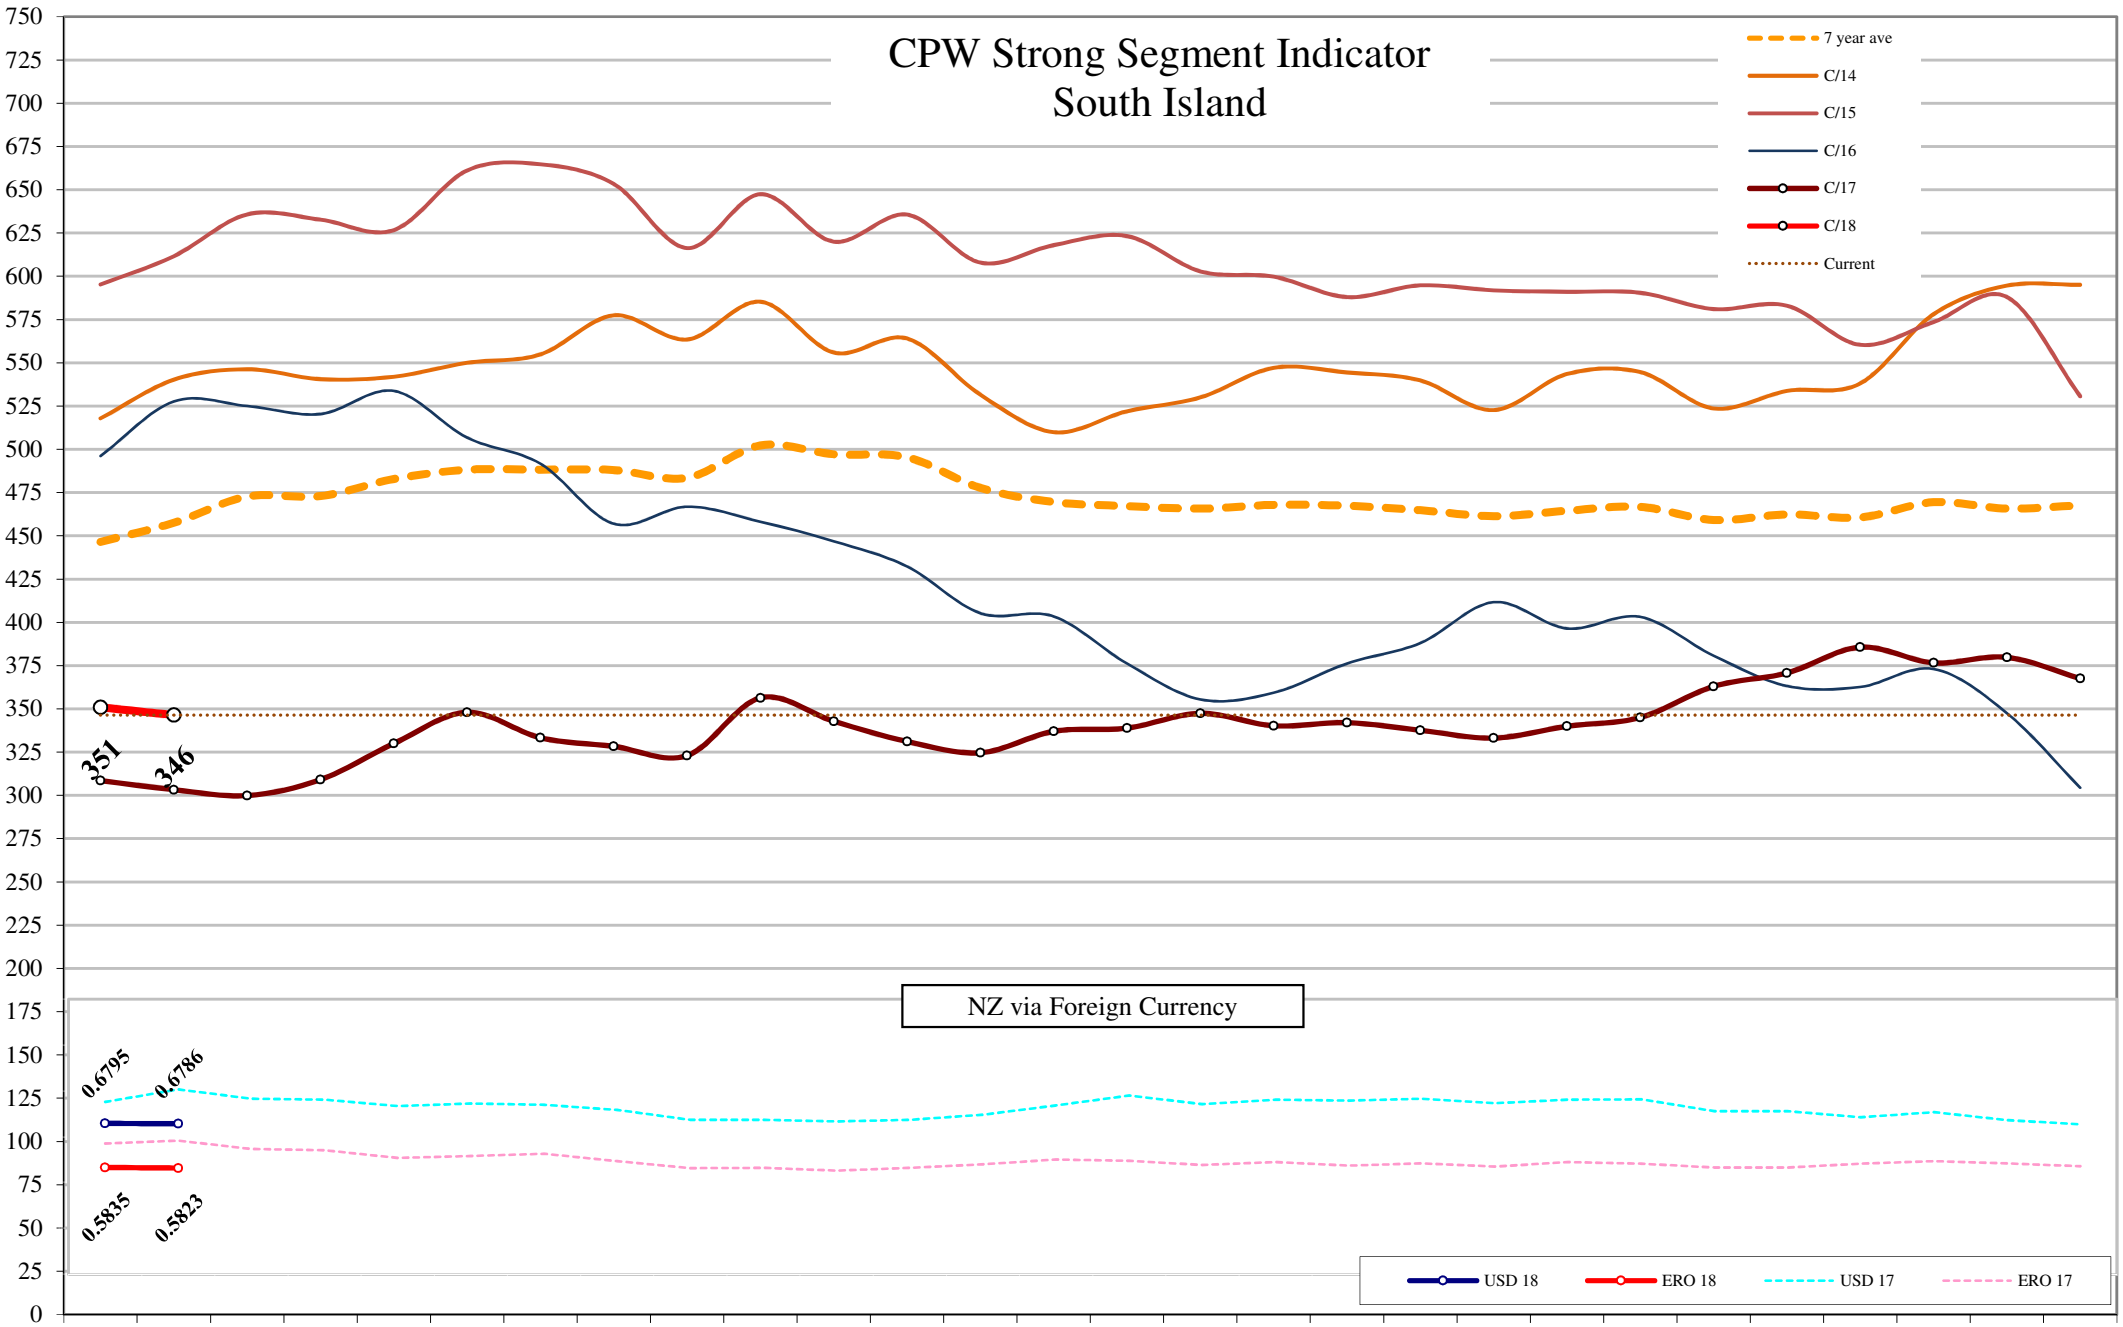

CPW Strong Segment Indicator South Island

- 7 year ave
- C/14
- C/15
- C/16
- C/17
- C/18
- Current

NZ via Foreign Currency

C03 C05

- USD 18
- ERO 18
- USD 17
- ERO 17