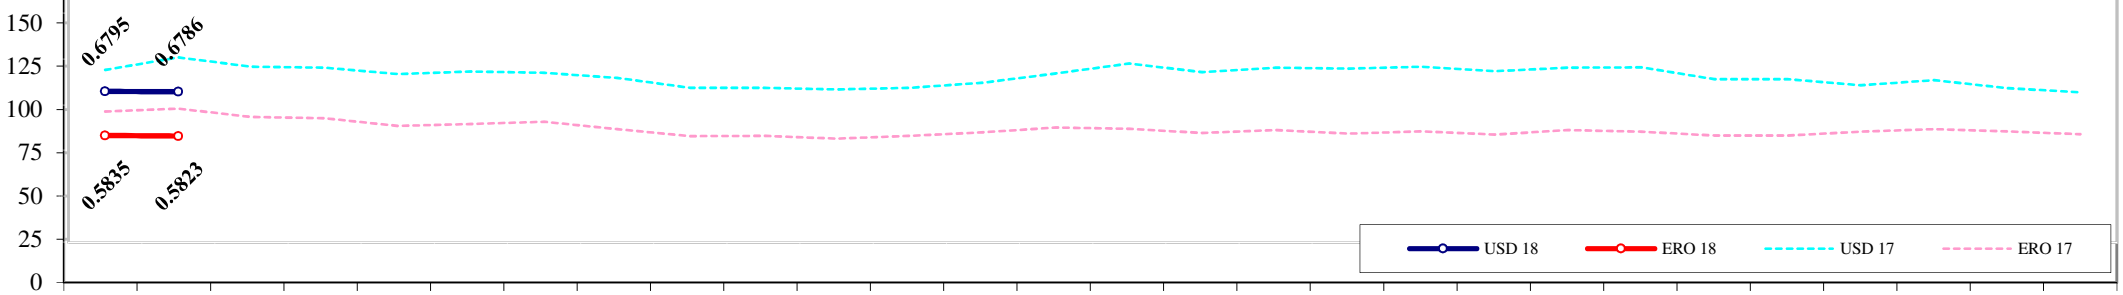

CPW Strong Segment Indicator South Island

- 7 year ave
- C/14
- C/15
- C/16
- C/17
- C/18
- Current

NZ via Foreign Currency

C03 C05

- USD 18
- ERO 18
- USD 17
- ERO 17