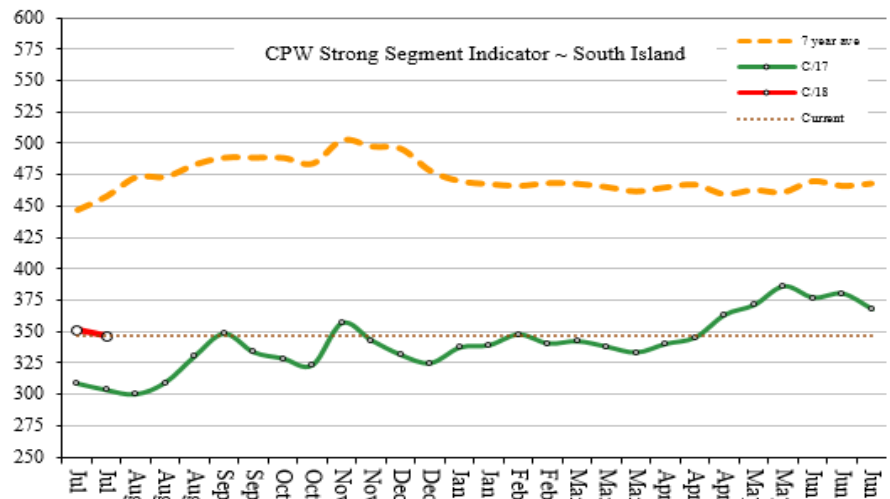

The highlight of the sale was mid micron types finer than 30 micron. These lifts today are historic as these levels have never been seen ever as long as some of our staff members can remember. Lifts of over \$1.00 to \$1.50 clean brought back memories of the McKinsey report saying there was no future for these types of wool. There is a concern of the pending and ongoing dry conditions in Australia having an impact on volume and quality.

Passings:

Sale approximately 22%

CPW 11.6%

Next Sale

North Island N06

Thursday 9th August 2018

Approx. 10,681 Bales

| MICRON | CLEAN PRICE +/- | MICRON | Length | CLEAN PRICE +/- | MICRON | CLEAN PRICE +/- |
|--------------------|-----------------|----------------------------|---------|-----------------------|------------------------------|-----------------|
| FINE FLEECE | | CROSSBRED FLEECE | | XBD LAMBS 75mm | | |
| 15mic | NA | 35mic | Good | 350 | 27mic | NA |
| 16mic | NA | | Average | NA | 28.5mic | NA |
| 17mic | 2935 | 36mic | Good | 348 | 29mic | NA |
| 18mic | 2680 | | Average | 310 | 29.5mic | 560 |
| 19mic | 2535 | 37mic | Good | 345 | 30.5mic | 460 |
| 20mic | 2420 | | Average | 309 | 31.5mic | NA |
| 21mic | 2300 | 38mic | Good | 344 | 33mic | NA |
| 22mic | 2220 | | Average | 308 | XBD LAMBS 75 / 125 mm | |
| 23mic | 2050 | CROSSBRED 2ND SHEAR | | | 30.5mic | NA |
| 24mic | 1940 | 33mic | 3/5 | NA | 31mic | NA |
| 25mic | 1840 | | 2/3 | NA | 31.5mic | NA |
| 26mic | 1535 | 35mic | 3/5 | 342 | | |
| 27mic | 1350 | | 2/3 | NA | | |
| 28mic | 1090 | 37mic | 3/4 | 322 | | |
| 29mic | 925 | | 2/3 | 306 | | |
| 30mic | 800 | 39mic | 3/5 | 332 | | |
| 32mic | NA | | 3/4 | 322 | | |
| | | | 2/3 | 306 | | |