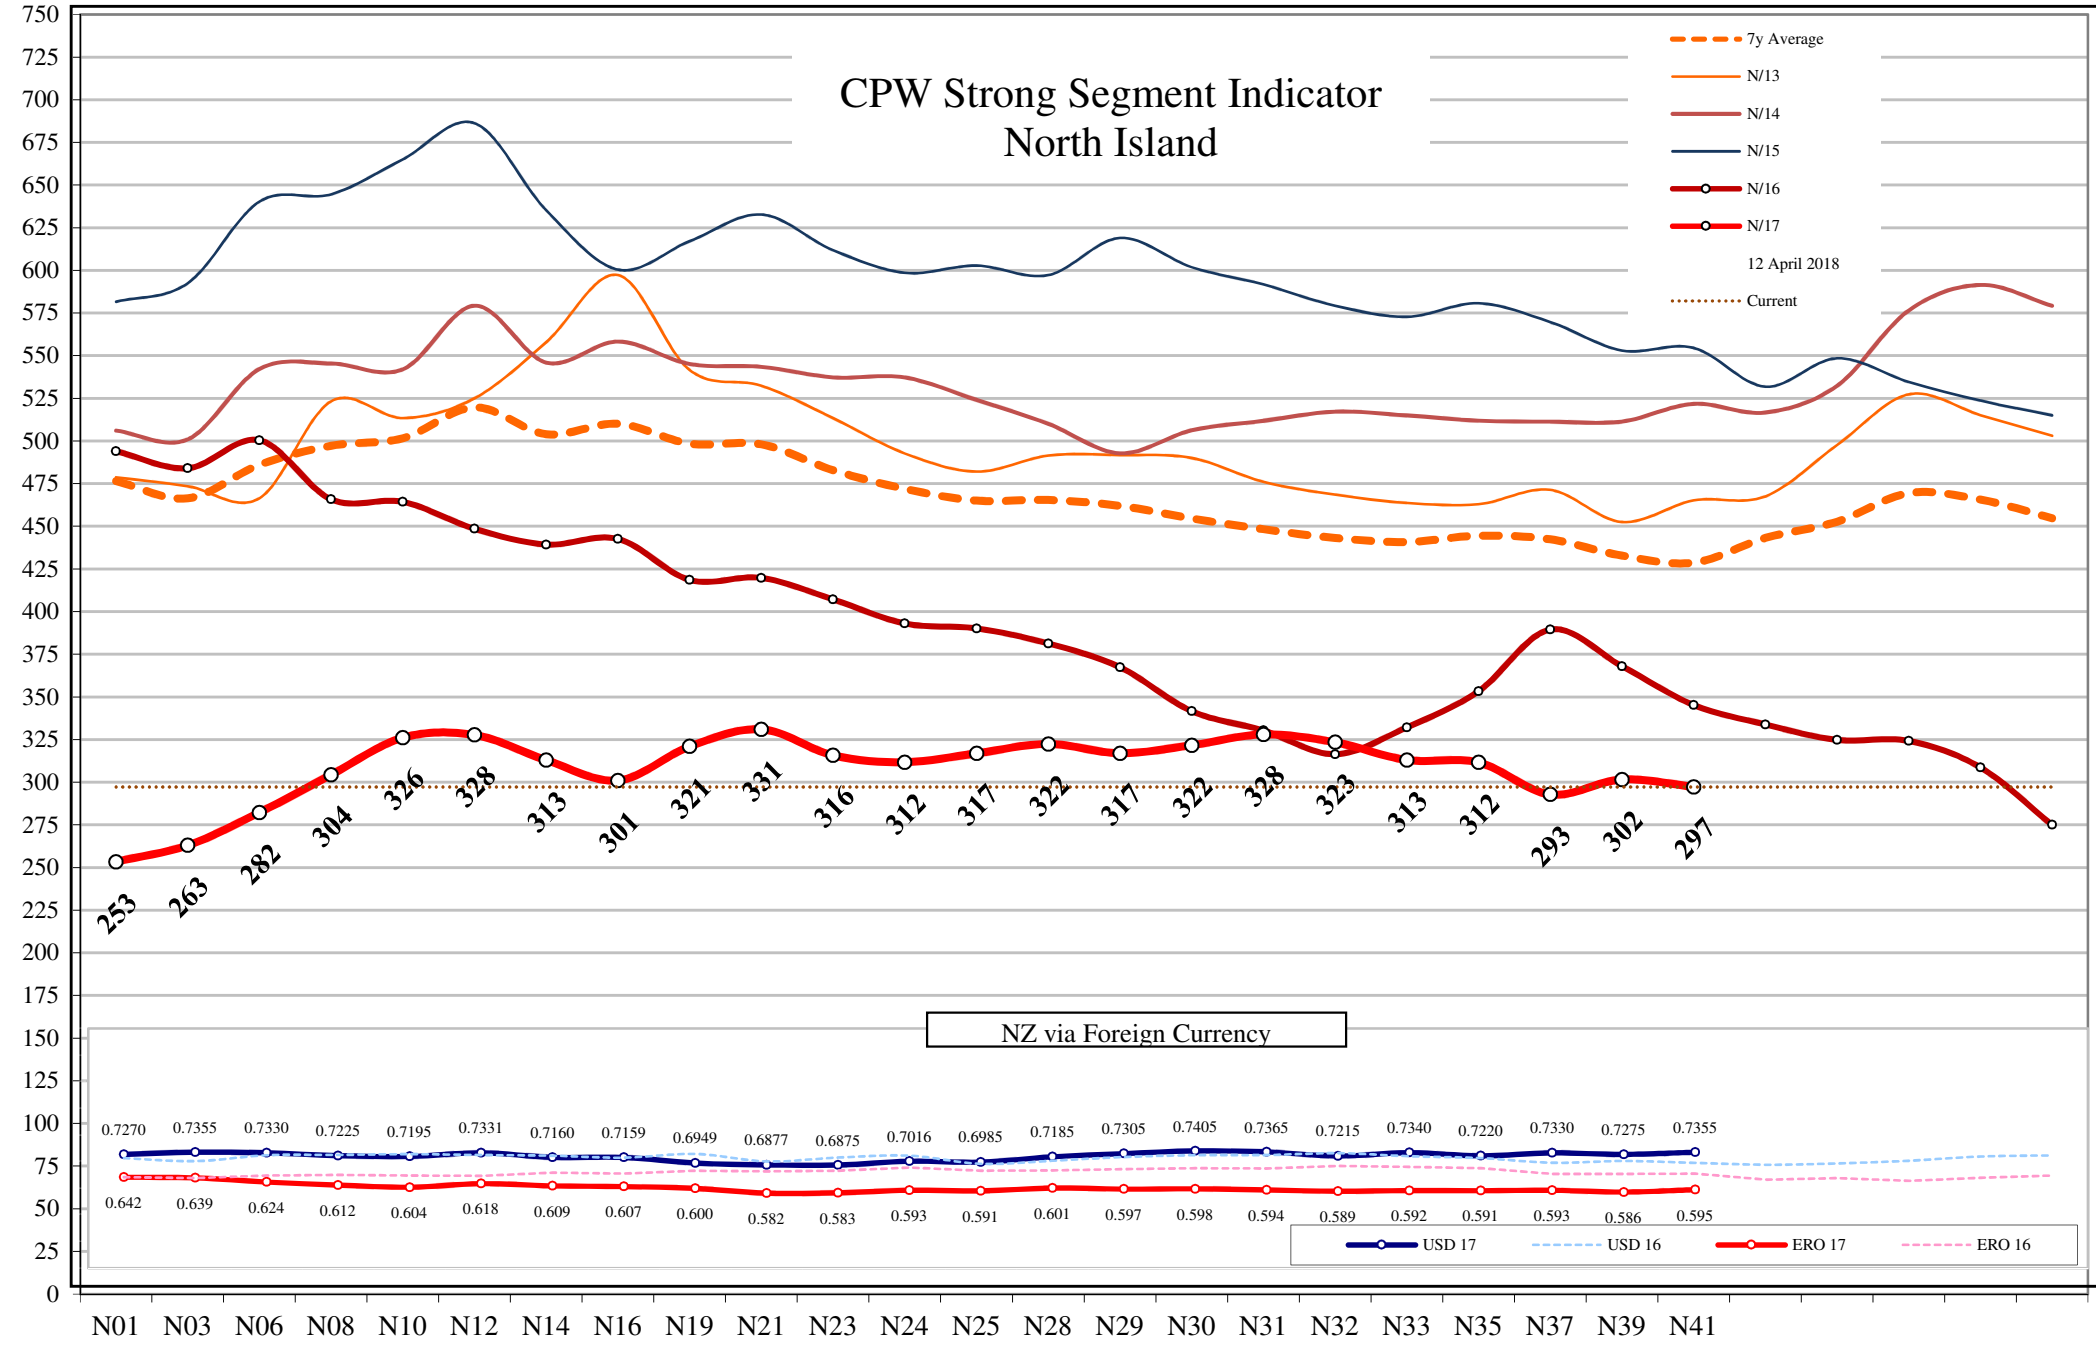

Cents
Clean

CPW Strong Segment Indicator North Island

- 7y Average
- N/13
- N/14
- N/15
- N/16
- N/17
- 12 April 2018
- Current

NZ via Foreign Currency

- USD 17
- USD 16
- ERO 17
- ERO 16