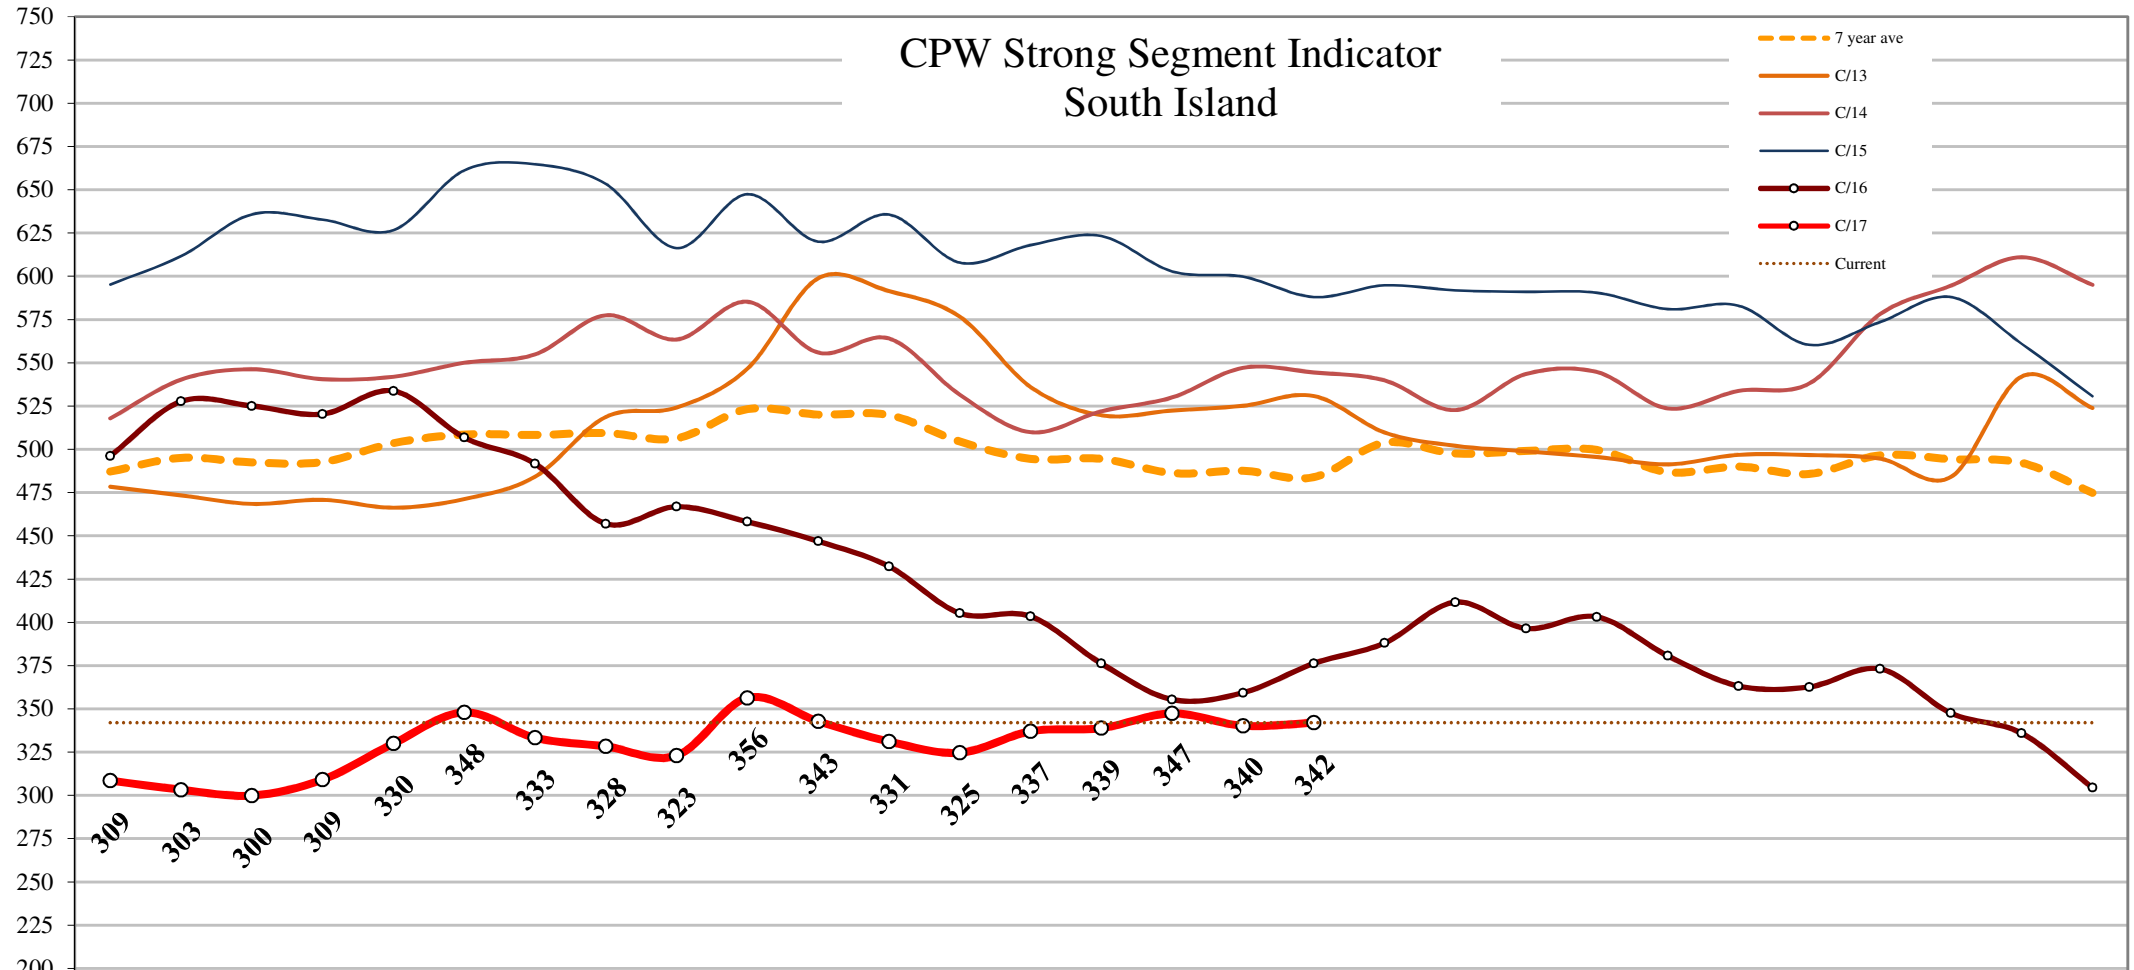

CPW Strong Segment Indicator South Island

- - - 7 year ave
- C/13
- C/14
- C/15
- C/16
- C/17
- - - Current

NZ via Foreign Currency

- USD 17
- ERO 17
- - - USD 16
- - - ERO 16