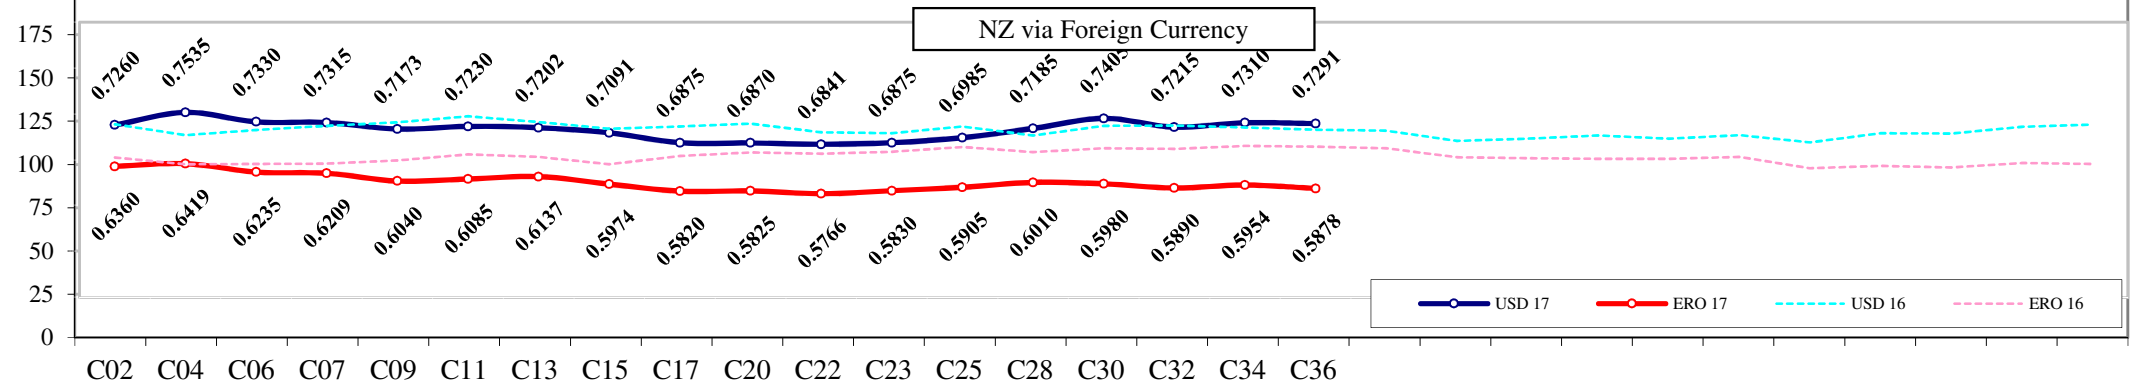

CPW Strong Segment Indicator South Island

- - - 7 year ave
- C/13
- C/14
- C/15
- C/16
- C/17
- - - Current

NZ via Foreign Currency

- USD 17
- ERO 17
- - - USD 16
- - - ERO 16