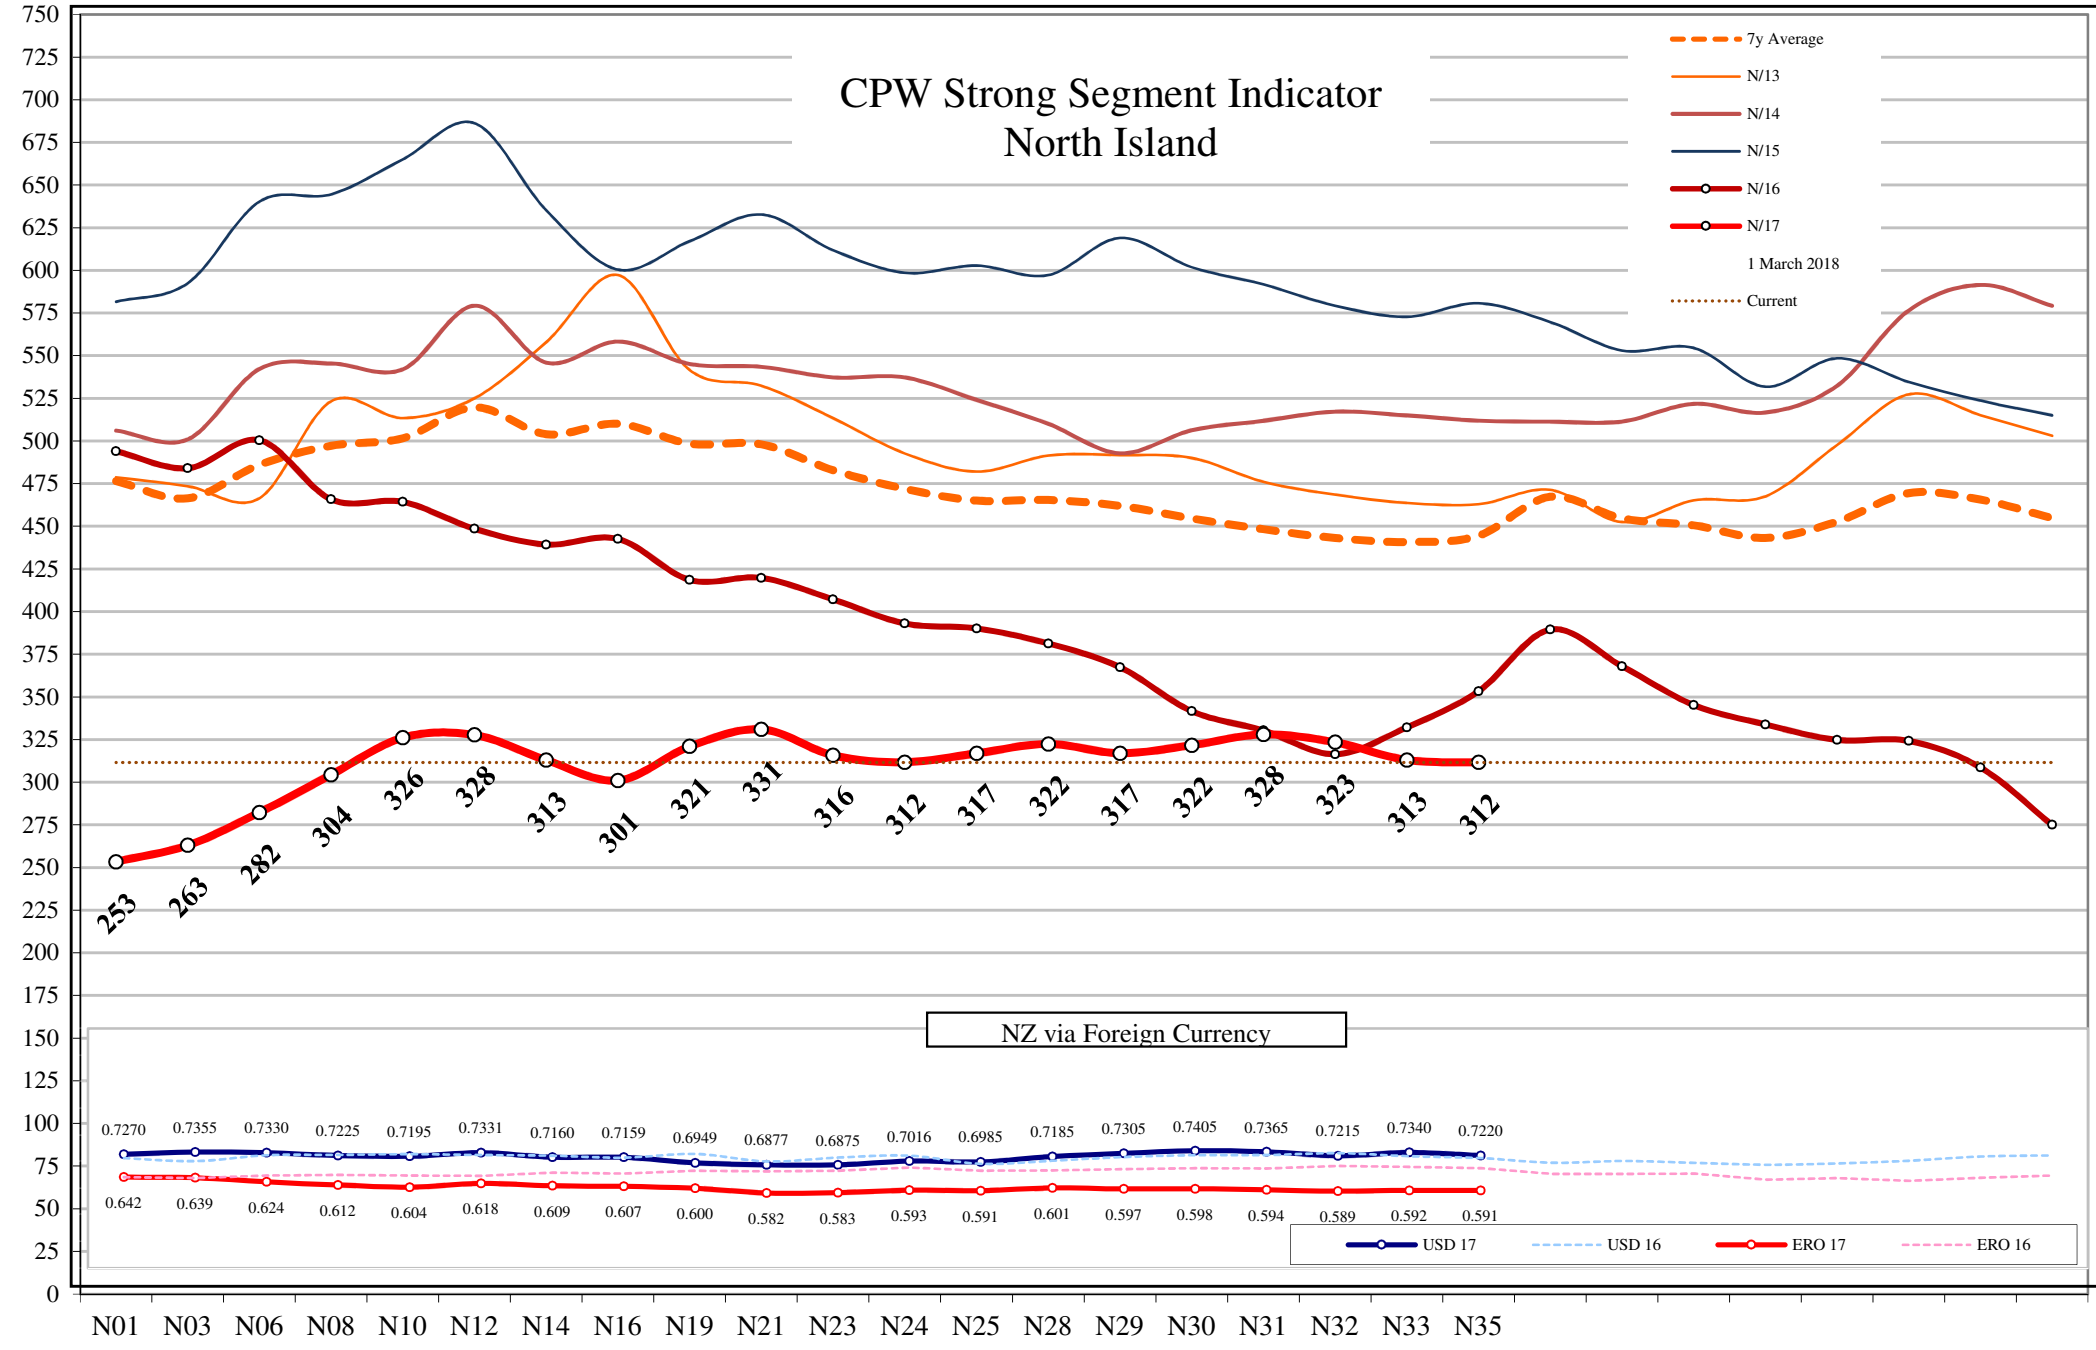

## CPW Strong Segment Indicator North Island

- - - 7y Average
- N/13
- N/14
- N/15
- N/16
- N/17
- 1 March 2018
- ⋯ Current