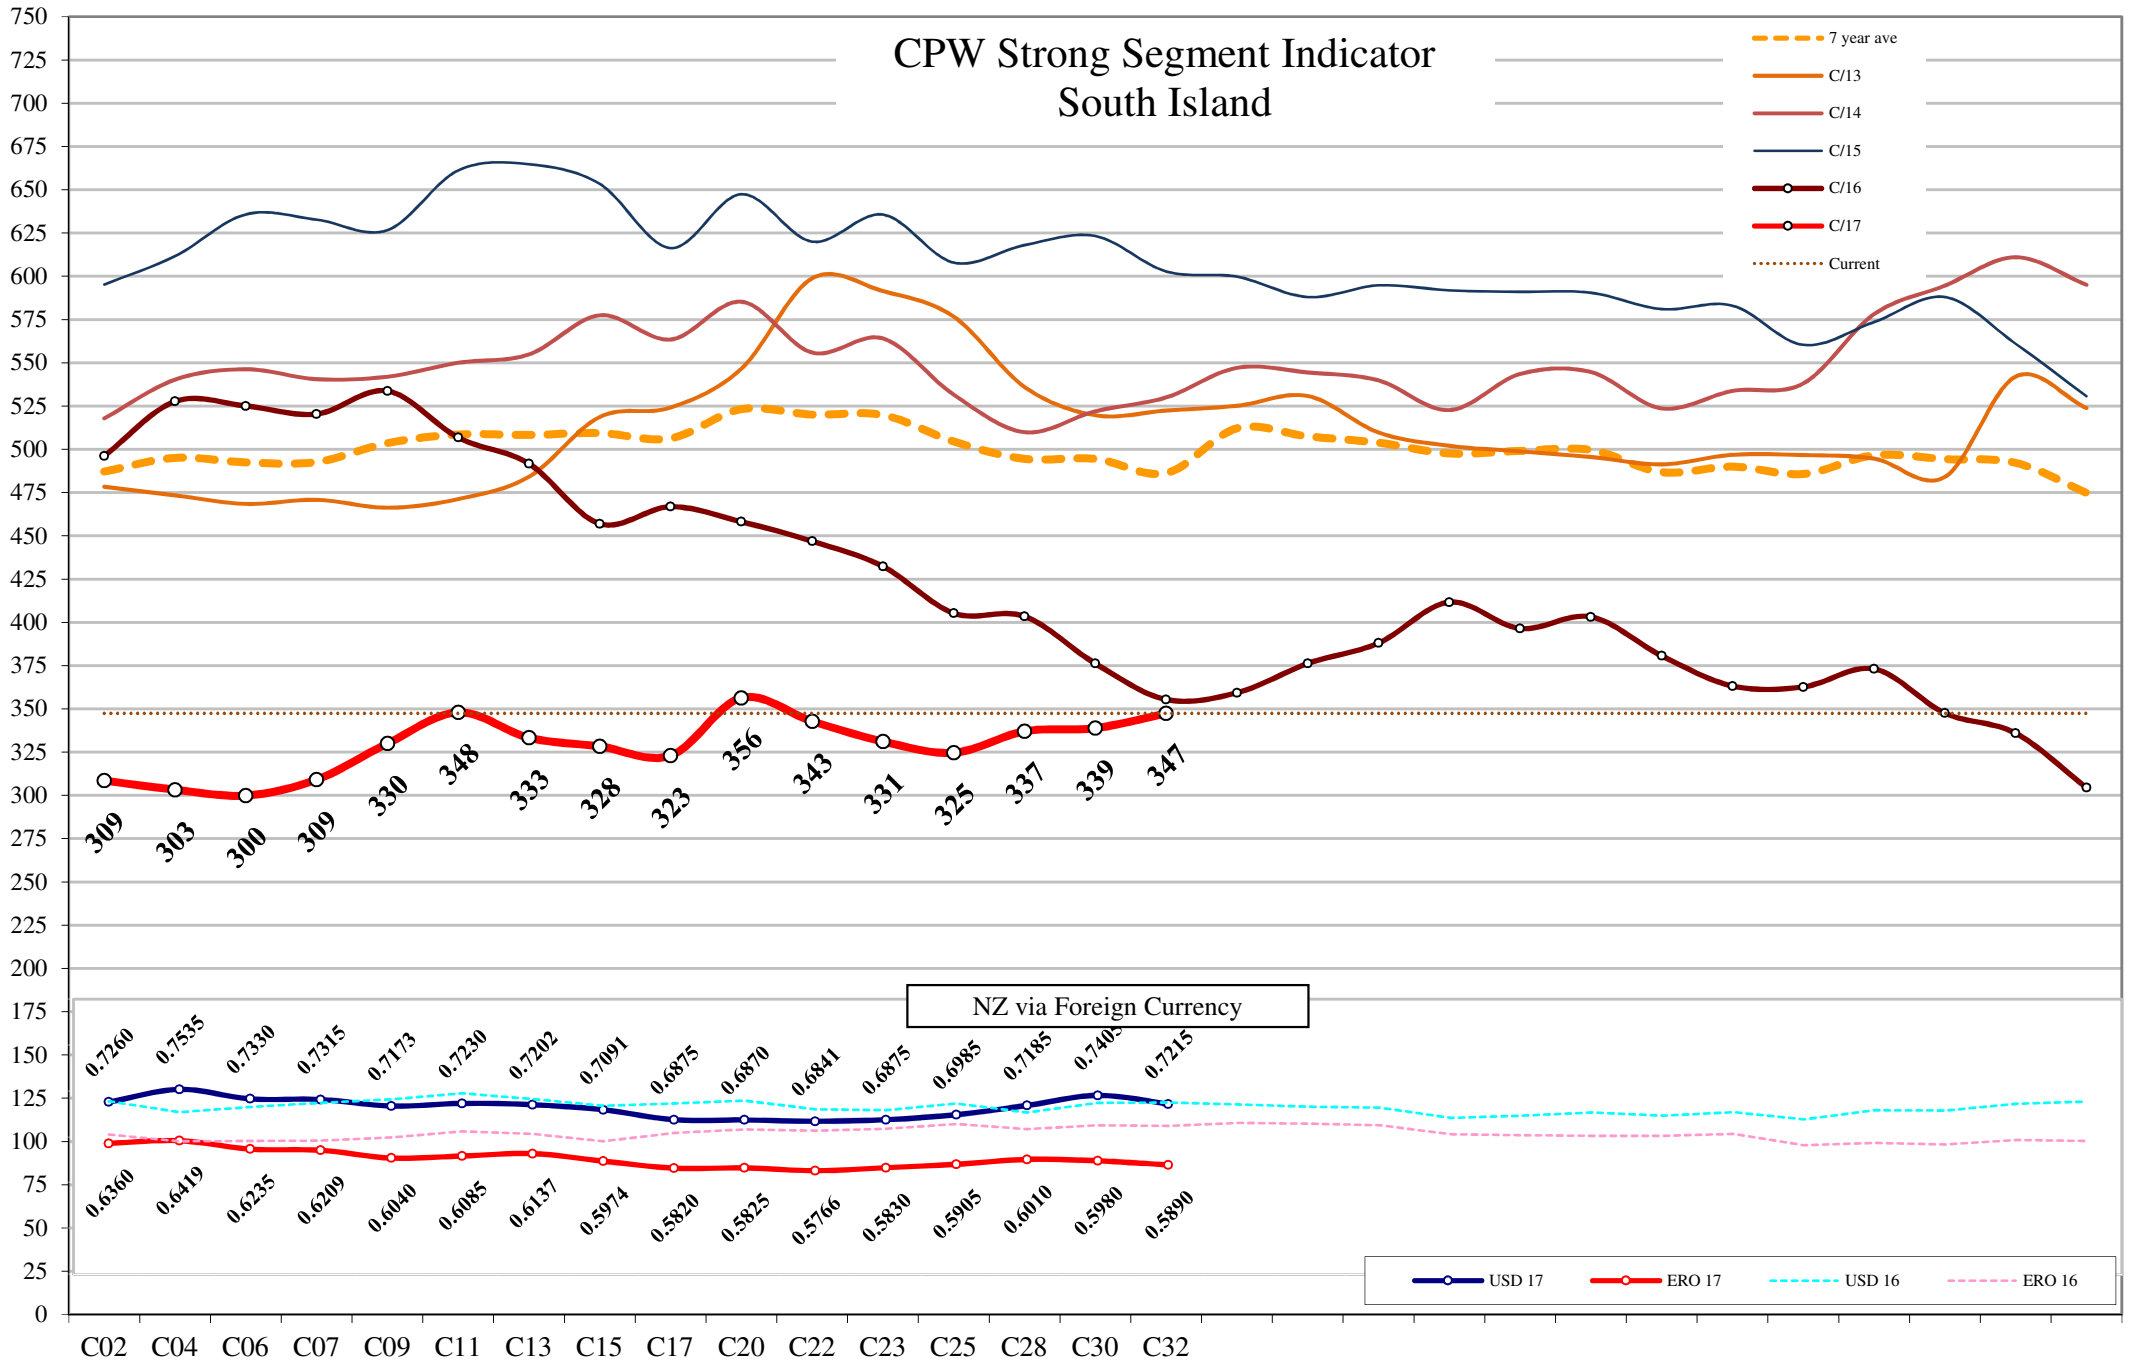

# CPW Strong Segment Indicator South Island

- 7 year ave
- C/13
- C/14
- C/15
- C/16
- C/17
- ... Current

## NZ via Foreign Currency

- USD 17
- ERO 17
- USD 16
- ERO 16