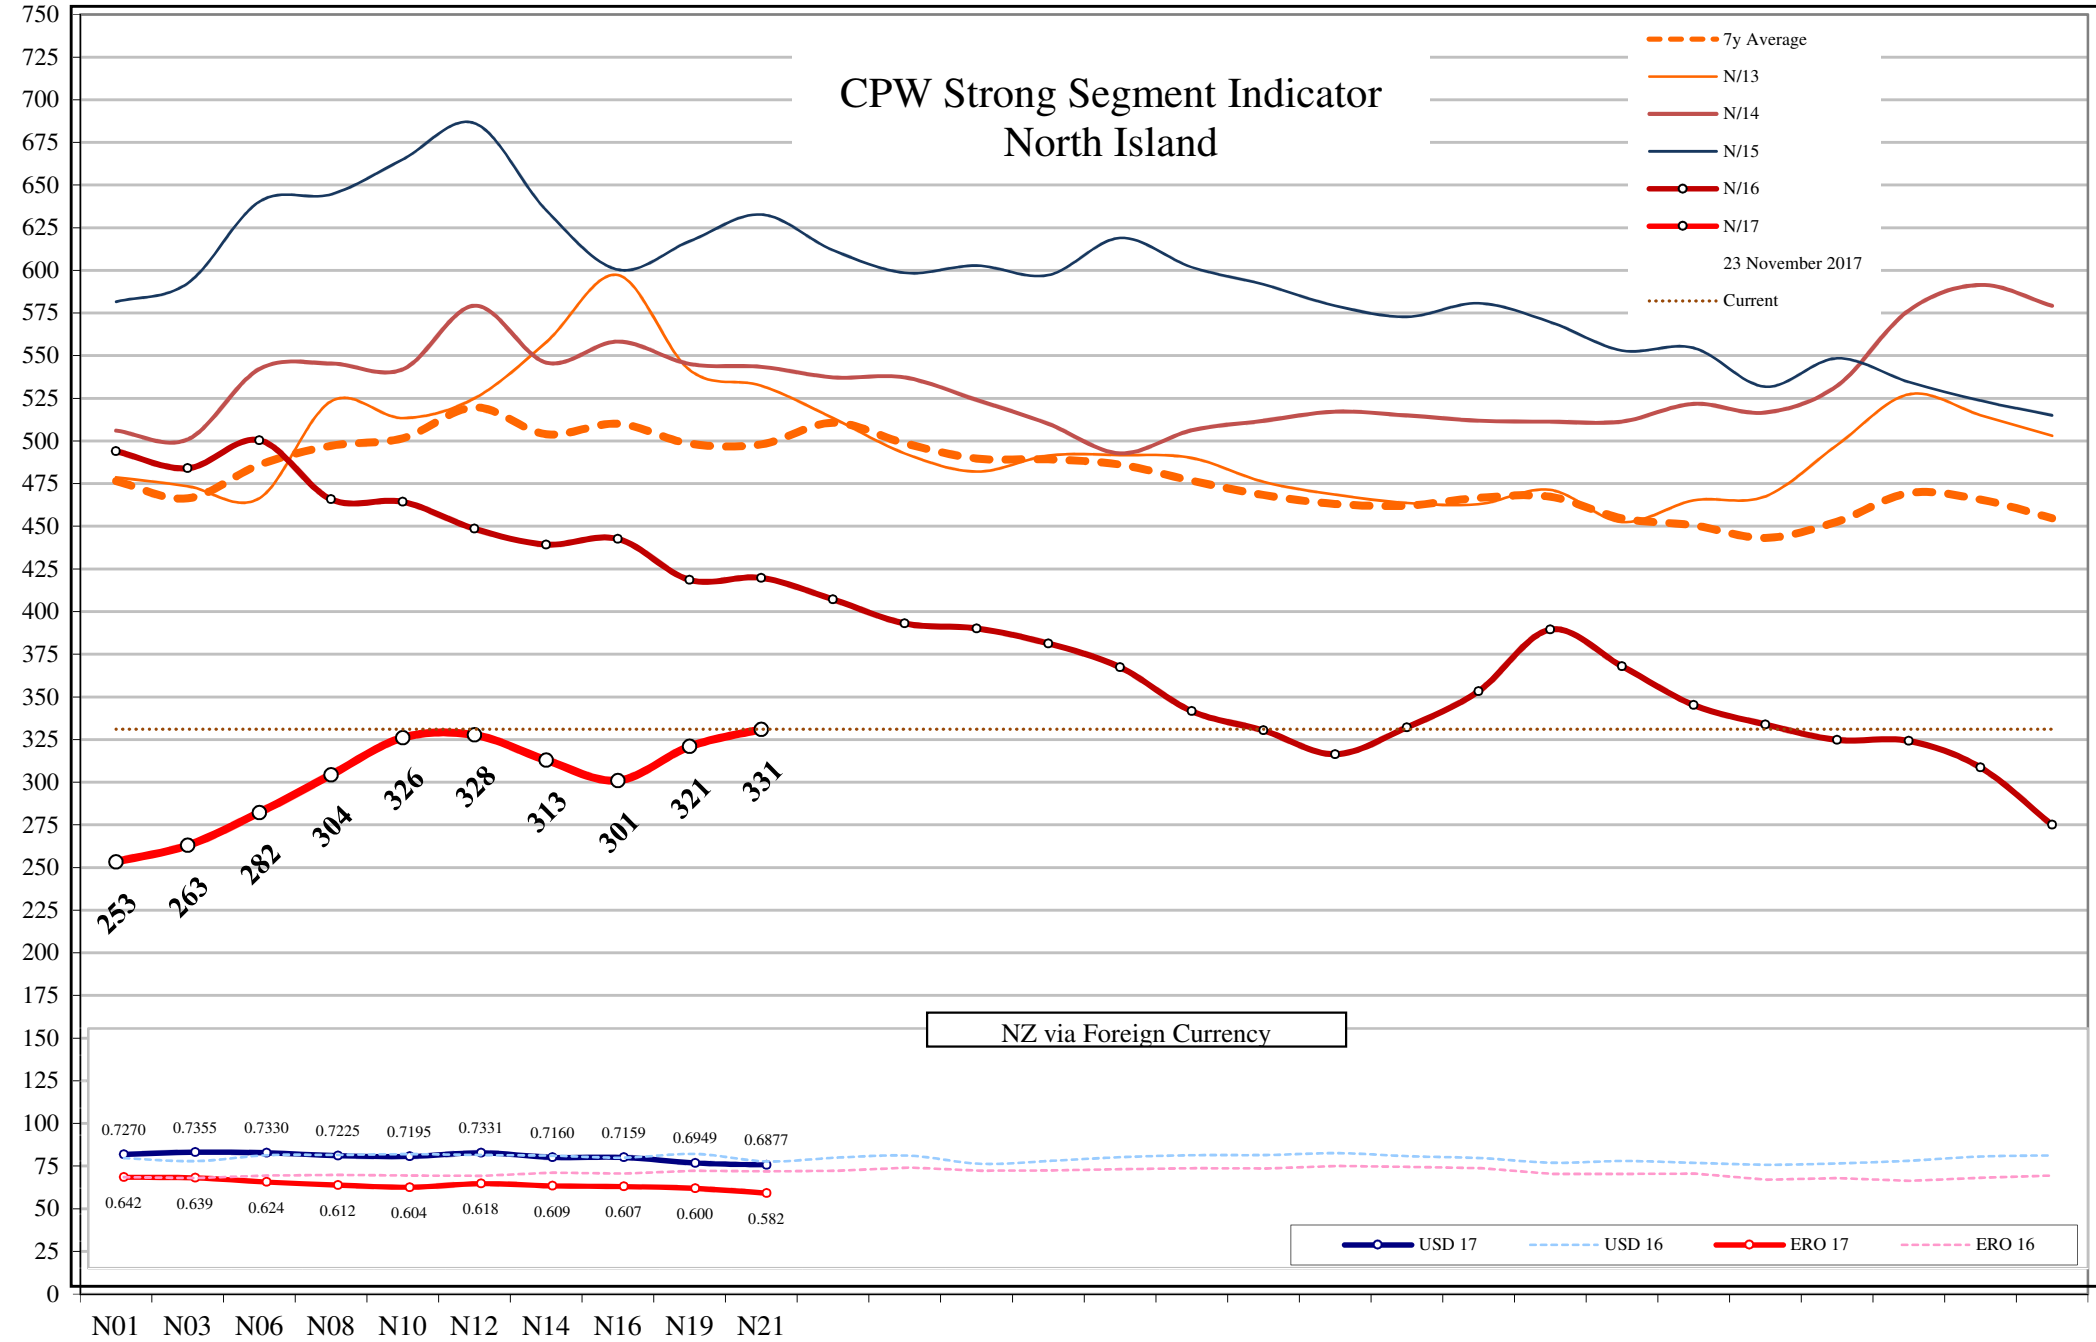

Cents
Clean

CPW Strong Segment Indicator North Island

- 7y Average
- N/13
- N/14
- N/15
- N/16
- N/17
- 23 November 2017
- Current

NZ via Foreign Currency