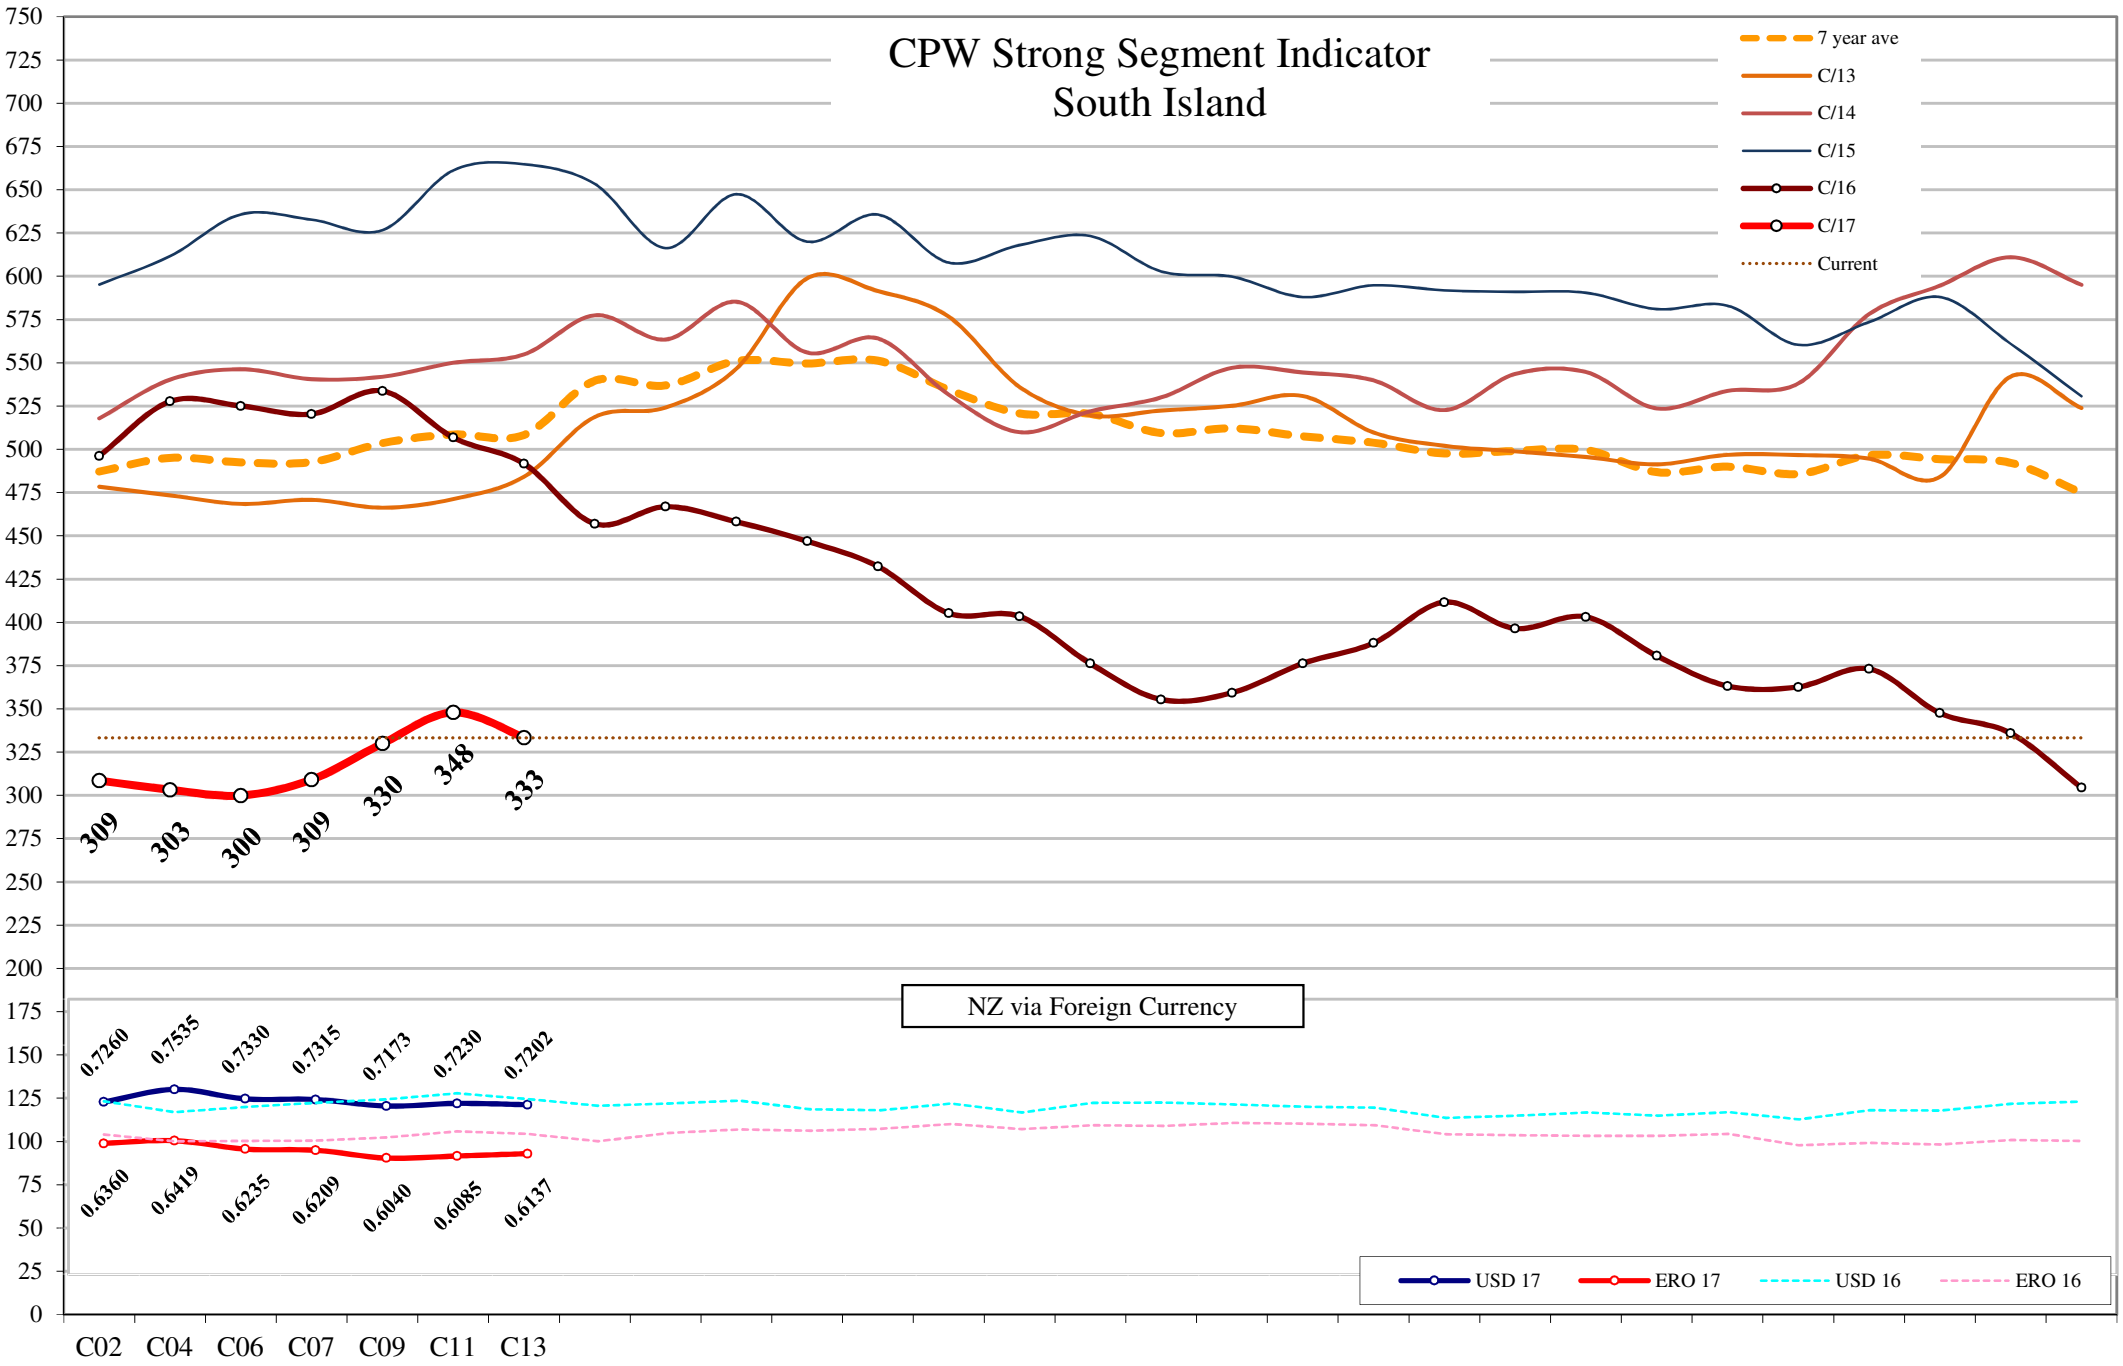

CPW Strong Segment Indicator South Island

- o-- 7 year ave
- C/13
- C/14
- C/15
- o— C/16
- o— C/17
- ⋯ Current

NZ via Foreign Currency

- o— USD 17
- o— ERO 17
- - - USD 16
- - - ERO 16