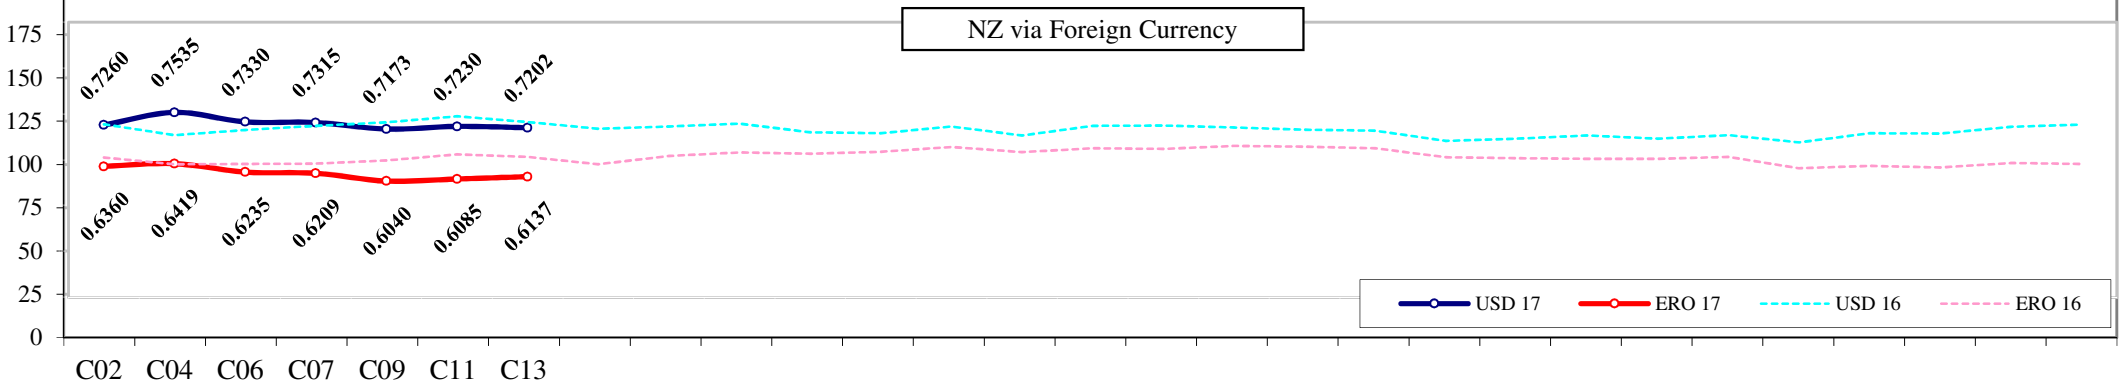

CPW Strong Segment Indicator South Island

- o-- 7 year ave
- C/13
- C/14
- C/15
- o— C/16
- o— C/17
- ⋯ Current

NZ via Foreign Currency

- o— USD 17
- o— ERO 17
- - - USD 16
- - - ERO 16