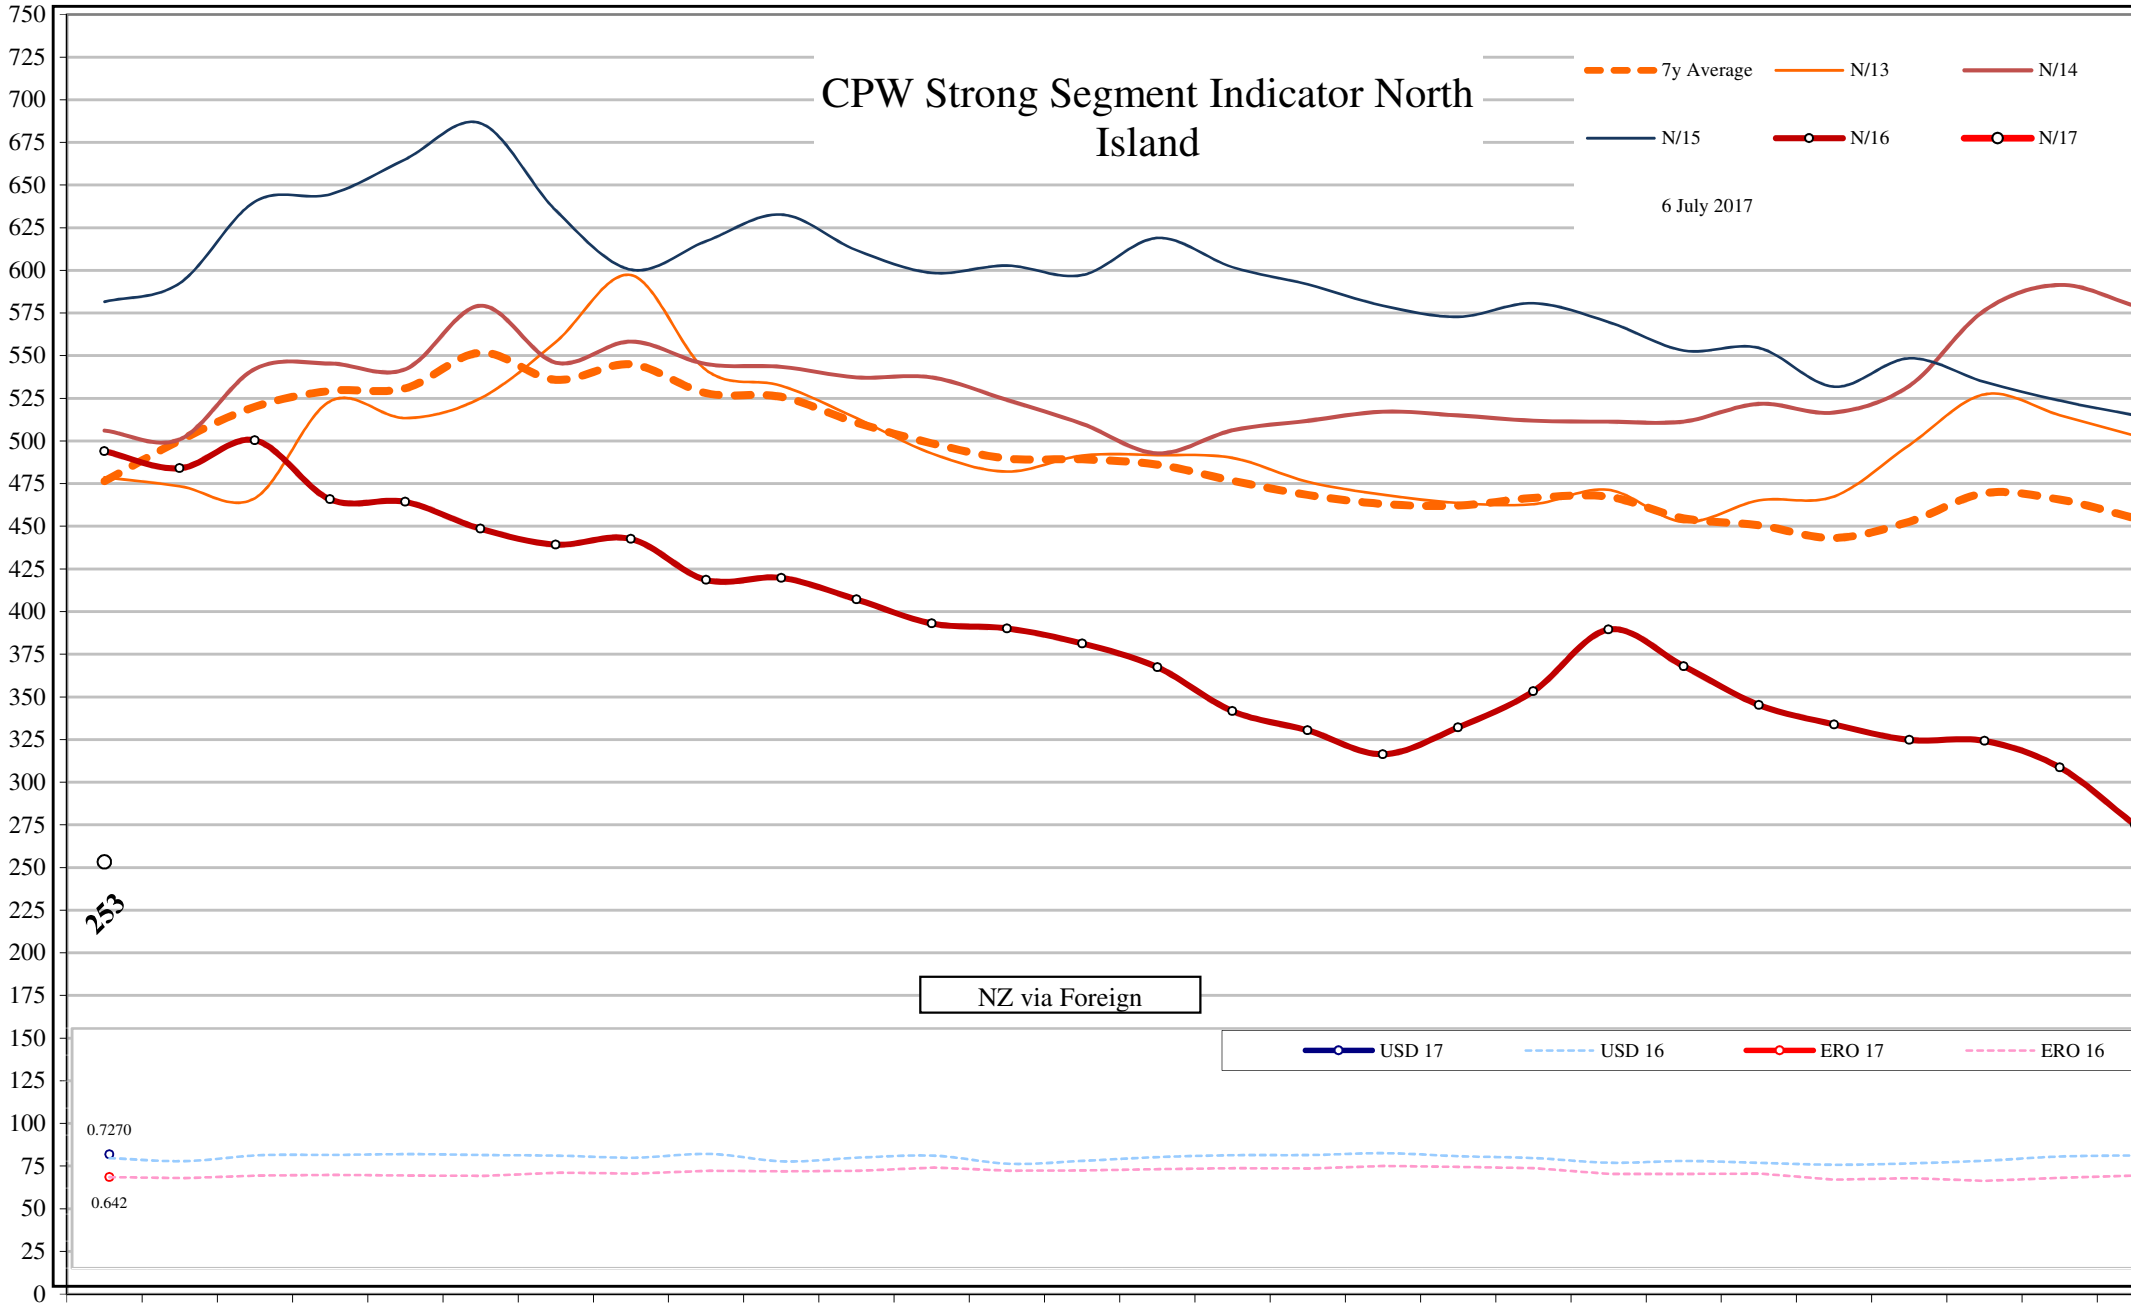

Cents
Clean

CPW Strong Segment Indicator North Island

6 July 2017

7y Average N/13 N/14
N/15 N/16 N/17

N01

NZ via Foreign

USD 17 USD 16 ERO 17 ERO 16

0.7270
0.642