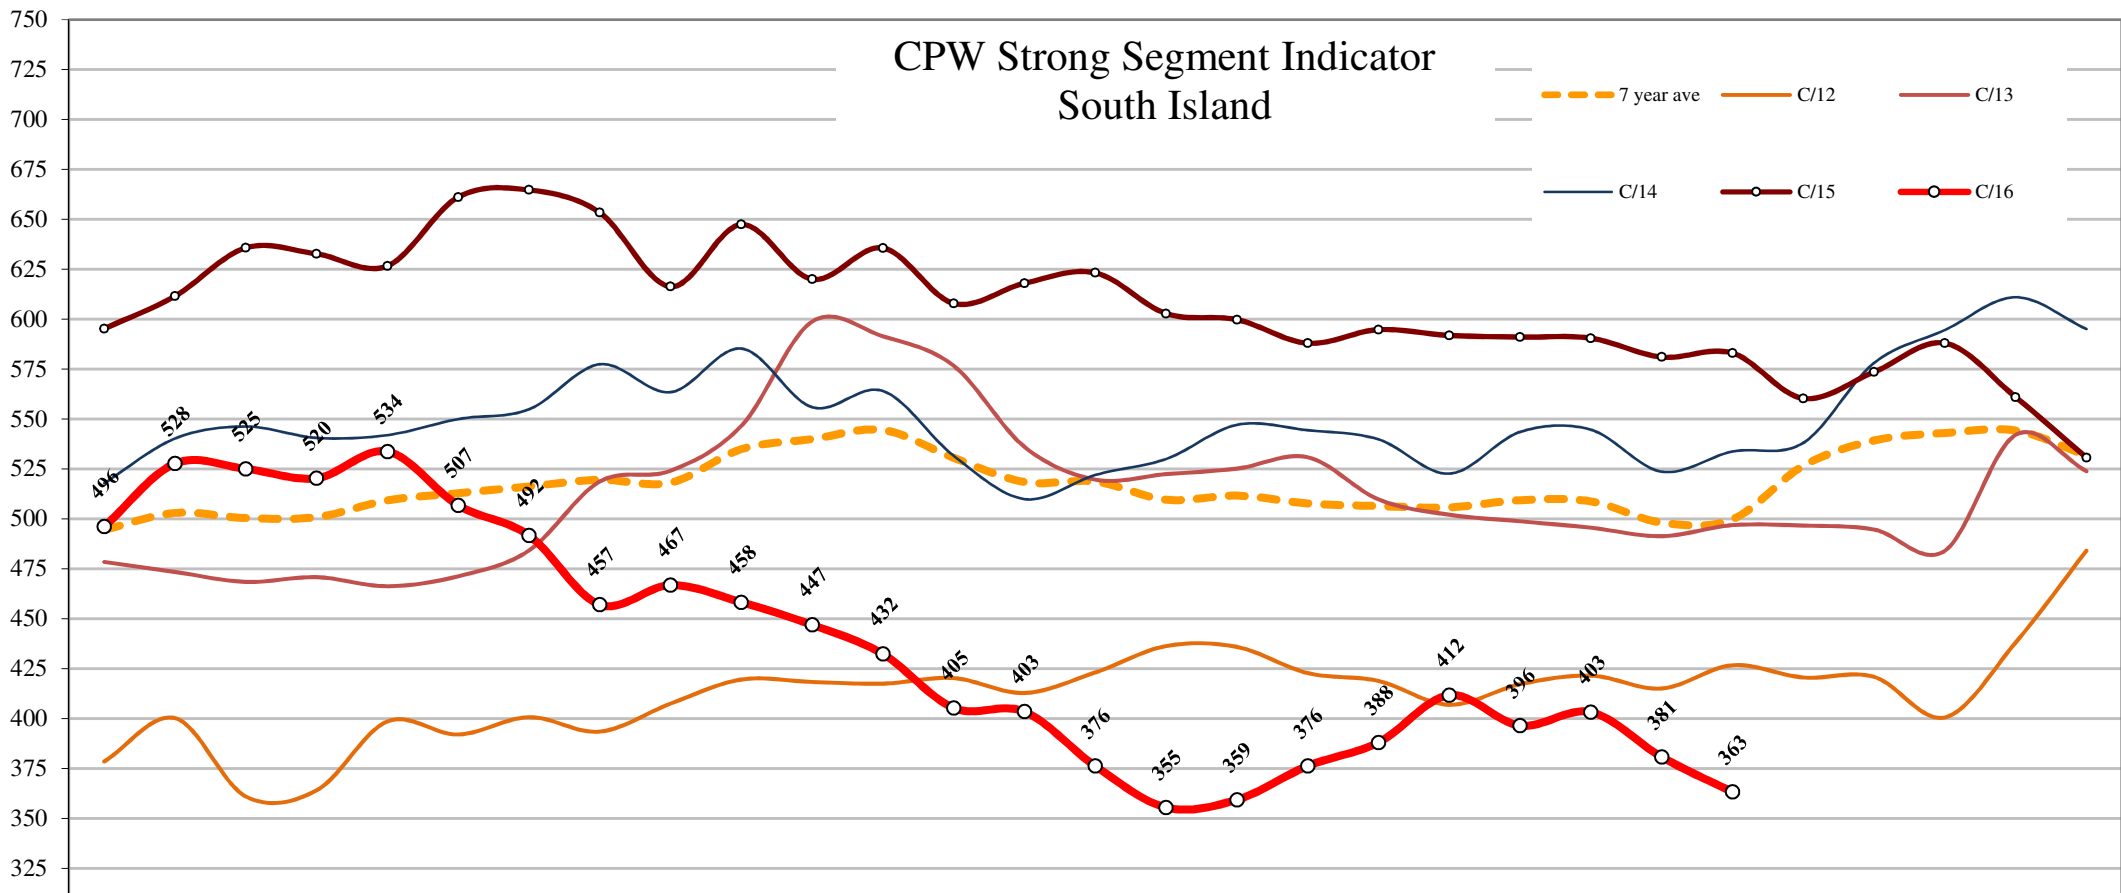

# CPW Strong Segment Indicator South Island

## NZ via Foreign Currency