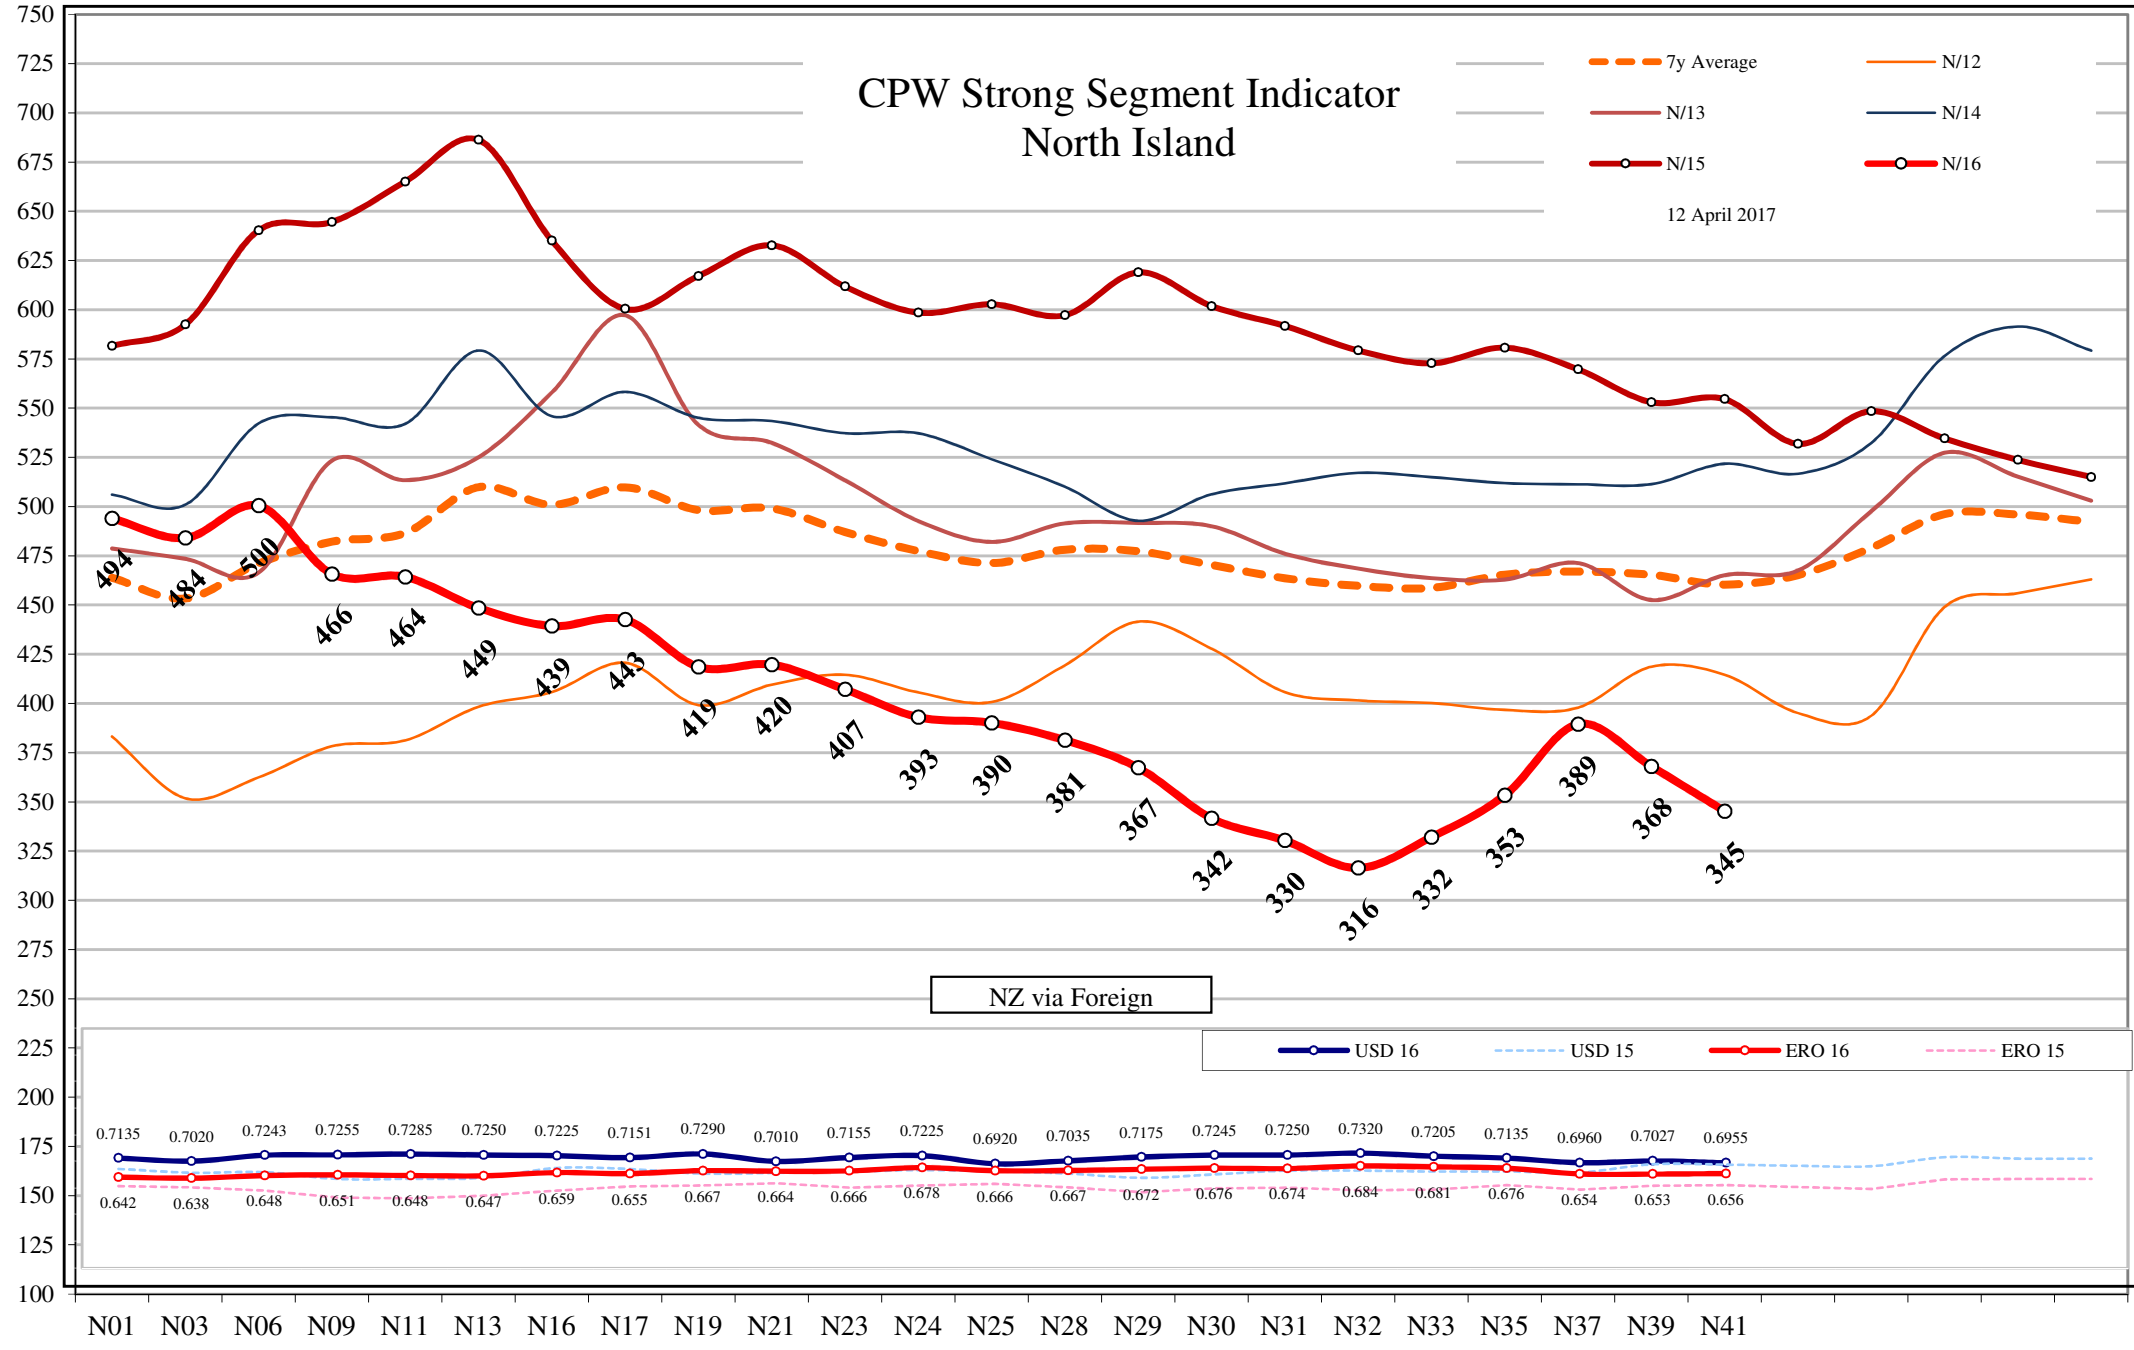

Cents
Clean

CPW Strong Segment Indicator North Island

- 7y Average
- N/13
- o- N/15
- N/12
- N/14
- o- N/16

12 April 2017

NZ via Foreign

- o- USD 16
- o- USD 15
- o- ERO 16
- o- ERO 15